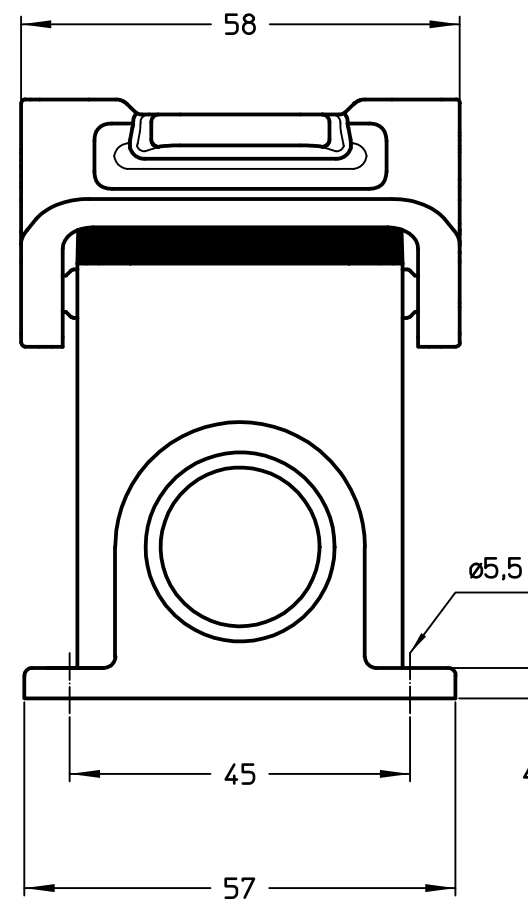

Diritti riservati All rights reserved

Dimensions
in mm

Simplified representation with dimensions without tolerance

Original Size A4

MLP 24.225

Date 24/02/22

surface mounting housing, size "104.27", 2x M25 side entries,

Sign. G. Renna

with 2 IL-BRID levers

Scale
1:1