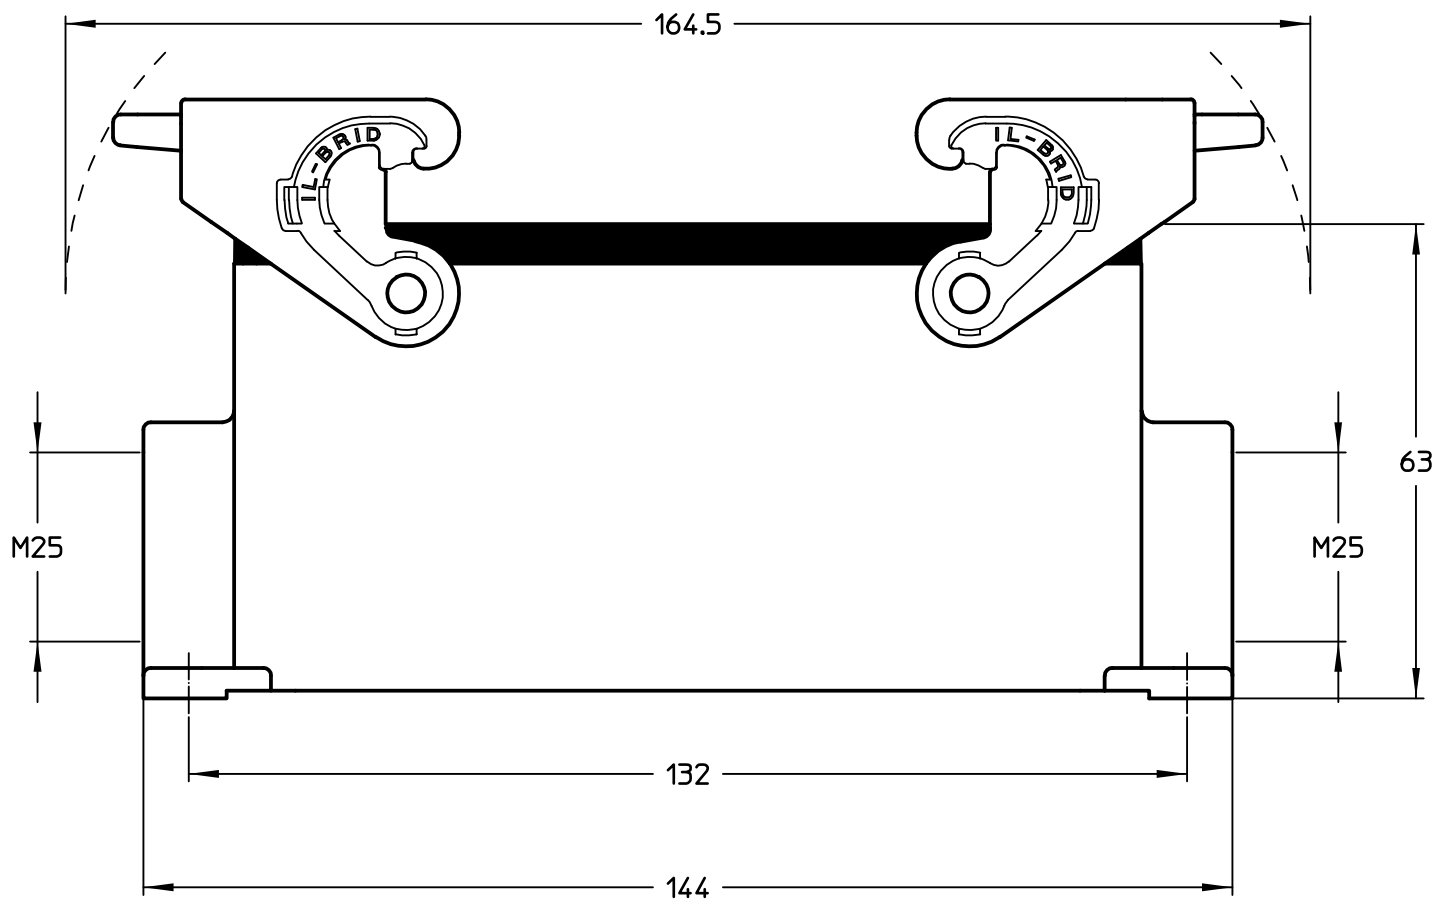

Diritti riservati All rights reserved

Dimensions
in mm

Simplified representation with dimensions without tolerance

Original Size A4

MLP 24.225

Date 24/02/22

surface mounting housing, size "104.27", 2x M25 side entries,

Sign. G. Renna

with 2 IL-BRID levers

Scale
1:1