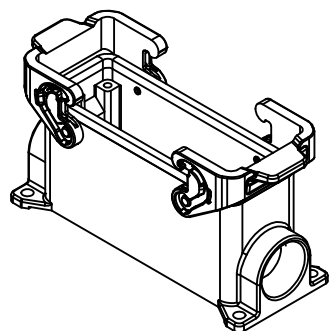

Diritti riservati All rights reserved

Dimensions
in mm

Simplified representation with dimensions without tolerance

Original Size A4

MLP 24.225

Date 24/02/22

surface mounting housing, size "104.27", 2x M25 side entries,

Sign. G. Renna

with 2 IL-BRID levers

Scale
1:1