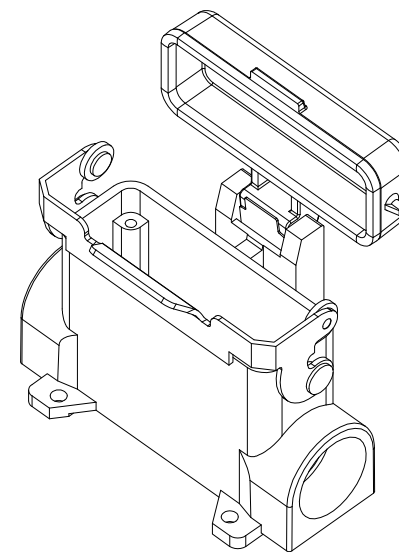

Diritti riservati All rights reserved

dimensions in mm		MZ7P 25 LS225 Surface mounting housing with cover, 2xM25, 1 lever - IP67	Scale 1:2	
Date	13/04/17			
Sign.	C. Mainini			