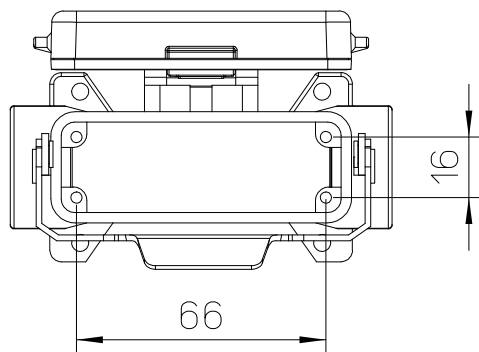

Diritti riservati All rights reserved

dimensions in mm		MZ7P 25 LS225 Surface mounting housing with cover, 2xM25, 1 lever - IP67	Scale 1:2	
Date	13/04/17			
Sign.	C. Mainini			