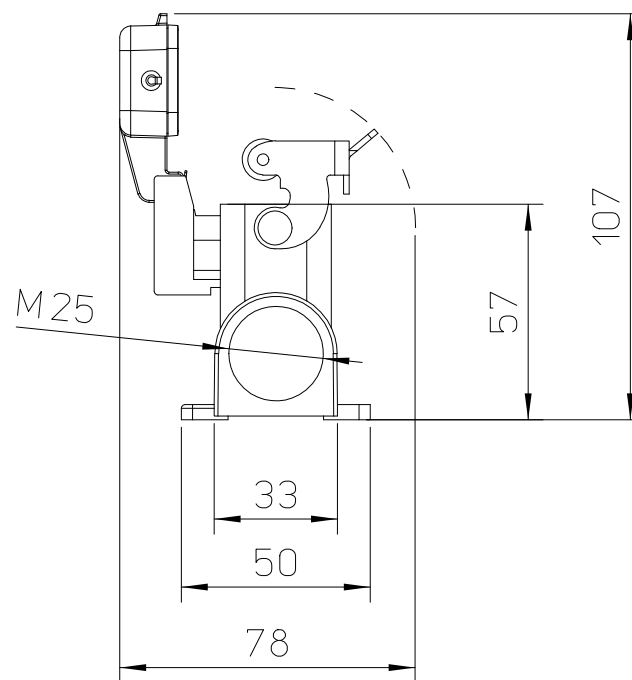

Diritti riservati All rights reserved

dimensions in mm		MZ7P 25 LS225 Surface mounting housing with cover, 2xM25, 1 lever - IP67	Scale 1:2	
Date	13/04/17			
Sign.	C. Mainini			