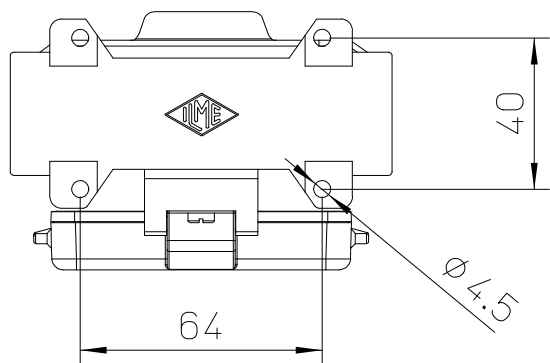

Diritti riservati All rights reserved

dimensions in mm		MZ7P 25 LS225 Surface mounting housing with cover, 2xM25, 1 lever - IP67	Scale 1:2	
Date	13/04/17			
Sign.	C. Mainini			