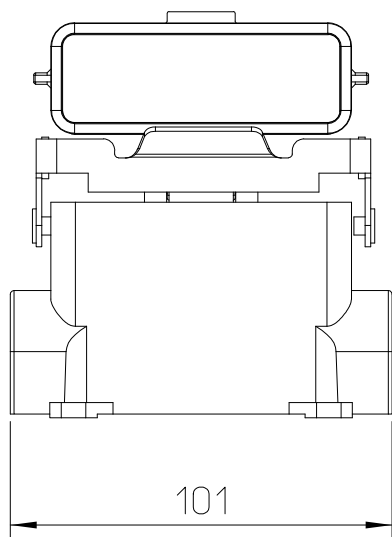

Diritti riservati All rights reserved

dimensions in mm		MZ7P 25 LS225 Surface mounting housing with cover, 2xM25, 1 lever - IP67	Scale 1:2	
Date	13/04/17			
Sign.	C. Mainini			