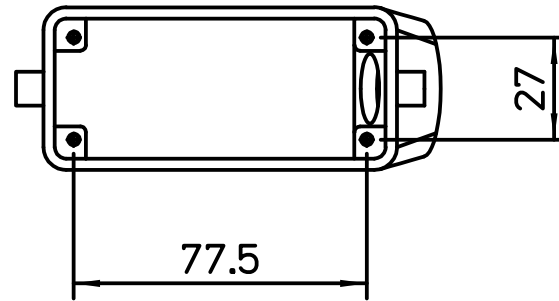

Diritti riservati All rights reserved

dimensions in mm
Date 30/10/17
Sign. D. Cominelli

RHO 16 L32
Hood, with M32 side entry

Scale
1:2