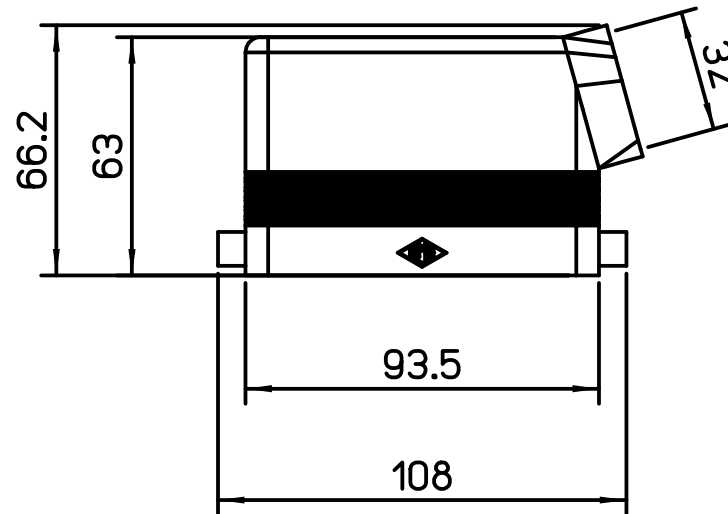

Diritti riservati All rights reserved

dimensions in mm
Date 30/10/17
Sign. D. Cominelli

RHO 16 L32
Hood, with M32 side entry

Scale
1:2