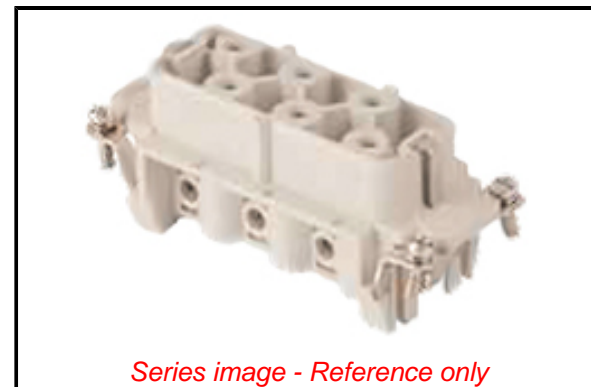

PLEASE CHECK WWW.MOLEX.COM FOR LATEST PART INFORMATION

Part Number: [0936010212](#)
Status: **Active**
Overview: GWconnect® Heavy Duty Connectors (HDC)
Description: GWconnect Screw Terminal Insert, Female, 6-Pole, 35A, Numbered 7-12, with Wire Protection, Silver (Ag) Plated Contacts, Size 16B «77x27»

Documents:

[RoHS Certificate of Compliance (PDF)](#)

Agency Certification

CSA 256883
UL E249674

General

Product Family Industrial Connectors / Enclosures
Series [93601](#)
Component Size 16B «77X27»
Component Type Inserts - Screw Terminal
Insert Series S-HSB
Overview [GWconnect® Heavy Duty Connectors (HDC)](#)
Product Category Heavy Duty Connectors
Product Name GWconnect®
Standard CSA C22.2 NO. 182.3, EN 60664-1, EN 61984, UL 1977
UPC 887191876702

Physical

Durability (mating cycles max) 500
Flammability UL 94V-0
Gender Female
Insert Color Grey
Material - Contact Copper Alloy
Material - Insert Polycarbonate
Material - Plating Silver
Net Weight 84.000/g
Number of Rows 2
Packaging Type Bag
Polarized to Mating Part Yes
Poles 6
Stripping Length 10.50mm
Temperature Range - Operating -40°C to +125°C
Tightening Test Torque 1.20 Nm
Wire Size AWG 10-20
Wire Size mm² 0.50-6.00

Electrical

Current - Maximum per Contact 35.0A
Voltage - Maximum 830V
Wire Protection Yes

Material Info

Engineering Number 7306.6042.0

Series image - Reference only

EU ELV

Not Reviewed

EU RoHS

Not Reviewed

REACH SVHC

Not Reviewed

Halogen-Free

Status

Not Reviewed

Need more information on product environmental compliance?

Email productcompliance@molex.com
Please visit the [Contact Us](#) section for any non-product compliance questions.

China ROHS	Not Reviewed
ELV	Not Reviewed
RoHS Phthalates	Not Reviewed

Search Parts in this Series

[93601 Series](#)

Mates With

[93601-0220 Male Screw Terminal Insert](#)

Use With

Size 16B «77x27» Hoods and Housings