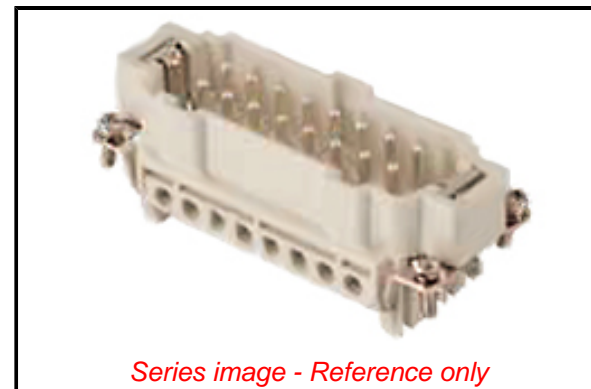

PLEASE CHECK WWW.MOLEX.COM FOR LATEST PART INFORMATION

Part Number: [0936010311](#)
Status: **Active**
Overview: GWconnect® Heavy Duty Connectors (HDC)
Description: GWconnect Screw Terminal Insert, Male, 24-Pole, 16A, Numbered 25-48, with Wire Protection, Silver (Ag) Plated Contacts, Size 24B «104x27»

Documents:

[RoHS Certificate of Compliance (PDF)](#)

Agency Certification

CSA 256883
UL E249674

General

Product Family Industrial Connectors / Enclosures
Series [93601](#)
Component Size 24B «104X27»
Component Type Inserts - Screw Terminal
Insert Series S-E
Overview [GWconnect® Heavy Duty Connectors (HDC)](#)
Product Category Heavy Duty Connectors
Product Name GWconnect®
Standard CSA C22.2 NO. 182.3, EN 60664-1, EN 61984, UL 1977
UPC 887191882598

Physical

Durability (mating cycles max) 700
Flammability UL 94V-0
Gender Male
Insert Color Grey
Material - Contact Copper Alloy
Material - Insert Polycarbonate
Material - Plating Silver
Net Weight 112.000/g
Number of Rows 2
Packaging Type Bag
Polarized to Mating Part Yes
Poles 24
Stripping Length 7.00mm
Temperature Range - Operating -40°C to +125°C
Tightening Test Torque 0.50 Nm
Wire Size AWG 14-20
Wire Size mm² 0.50-2.50

Electrical

Current - Maximum per Contact 16.0A
Voltage - Maximum 500V
Wire Protection Yes

Material Info

Engineering Number 7324.6108.0

Series image - Reference only

EU ELV

Not Reviewed

EU RoHS

Not Reviewed

REACH SVHC

Not Reviewed

Halogen-Free

Status

Not Reviewed

Need more information on product environmental compliance?

Email productcompliance@molex.com
Please visit the [Contact Us](#) section for any non-product compliance questions.

China ROHS	Not Reviewed
ELV	Not Reviewed
RoHS Phthalates	Not Reviewed

Search Parts in this Series

[93601](#) Series

Mates With

[93601-0301](#) Female Screw Terminal Insert

Use With

Size 24B «104x27» Hoods and Housings