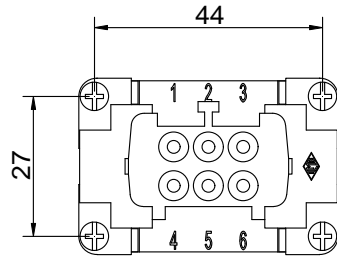

Diritti riservati All rights reserved

Date 29.11.2006

Sign.

CCEF 06

female insert, crimp, 06P 16A 500V

Scale

1:1