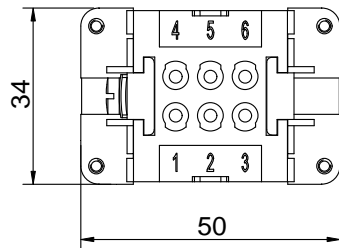

Diritti riservati All rights reserved

Date 29.11.2006

Sign.

CCEF 06

female insert, crimp, 06P 16A 500V

Scale

1:1