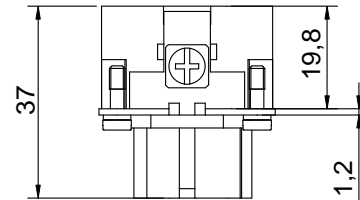

Diritti riservati All rights reserved

Date 29.11.2006

Sign.

CCEF 06

female insert, crimp, 06P 16A 500V

Scale

1:1