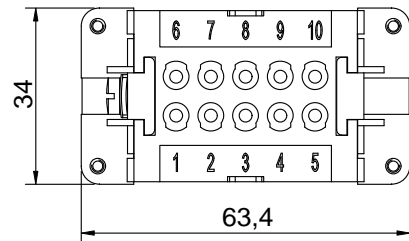

Diritti riservati All rights reserved

Date 29.11.2006

Sign.

CCEF 10

female insert, crimp, 10P 16A 500V

Scale

1:1