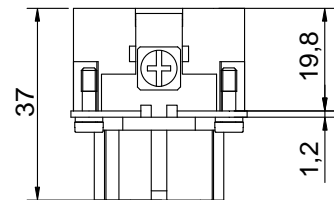

Diritti riservati All rights reserved

Date 29.11.2006

Sign.

CCEF 10

female insert, crimp, 10P 16A 500V

Scale

1:1