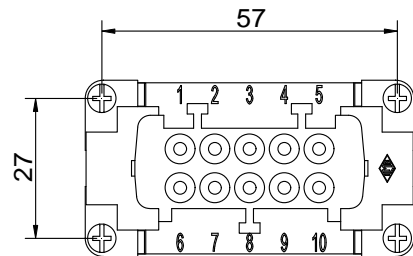

Diritti riservati All rights reserved

Date 29.11.2006

Sign.

CCEF 10

female insert, crimp, 10P 16A 500V

Scale

1:1