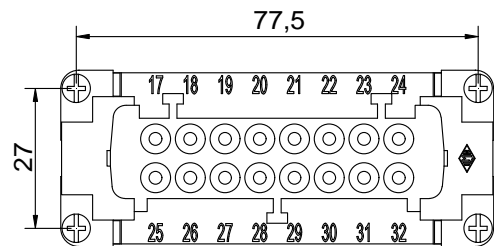

Diritti riservati All rights reserved

Date 29.11.2006

Sign.

CCEF 16 N

female insert, crimp, 16P 16A 500V

Scale

1:1