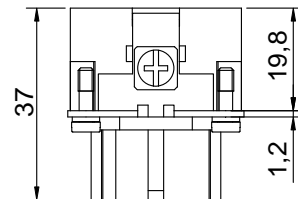

Diritti riservati All rights reserved

Date 29.11.2006

Sign.

CCEF 16 N

female insert, crimp, 16P 16A 500V

Scale

1:1