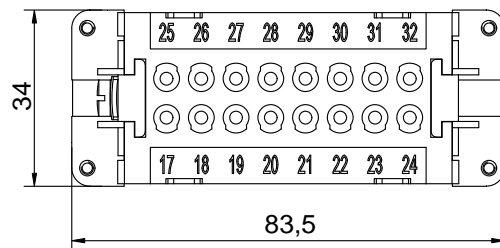

Diritti riservati All rights reserved

Date 29.11.2006

Sign.

CCEF 16 N

female insert, crimp, 16P 16A 500V

Scale

1:1