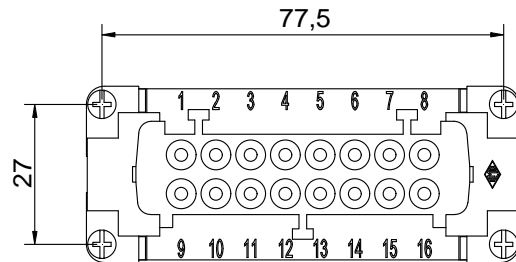

Diritti riservati All rights reserved

Date 29.11.2006

CCEF 16

Sign.

female insert, crimp, 16P 16A 500V

Scale

1:1