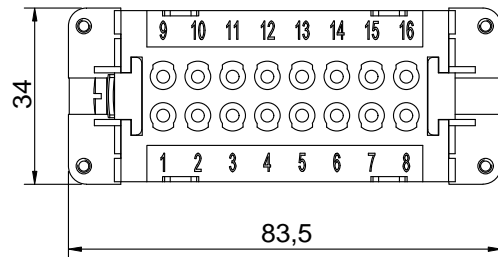

Diritti riservati All rights reserved

Date 29.11.2006

CCEF 16

Sign.

female insert, crimp, 16P 16A 500V

Scale

1:1