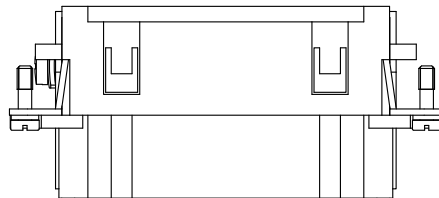

Diritti riservati All rights reserved

Date 29.11.2006

CCEF 16

Sign.

female insert, crimp, 16P 16A 500V

Scale

1:1