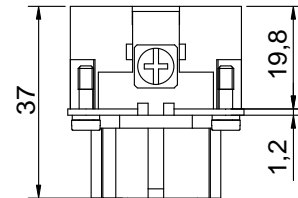

Diritti riservati All rights reserved

Date 29.11.2006

CCEF 16

Sign.

female insert, crimp, 16P 16A 500V

Scale

1:1