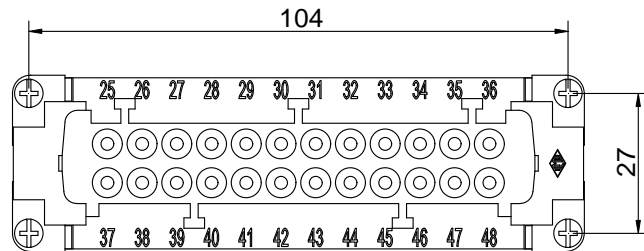

Diritti riservati All rights reserved

Date 29.11.2006

Sign.

CCEF 24 N

female insert, crimp, 24P 16A 500V

Scale

1:1