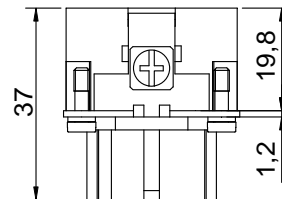

Diritti riservati All rights reserved

Date 29.11.2006

Sign.

CCEF 24 N

female insert, crimp, 24P 16A 500V

Scale

1:1