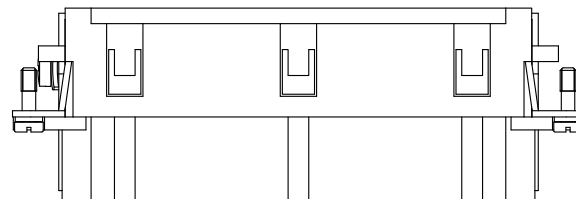

Diritti riservati All rights reserved

Date 29.11.2006

Sign.

CCEF 24 N

female insert, crimp, 24P 16A 500V

Scale

1:1