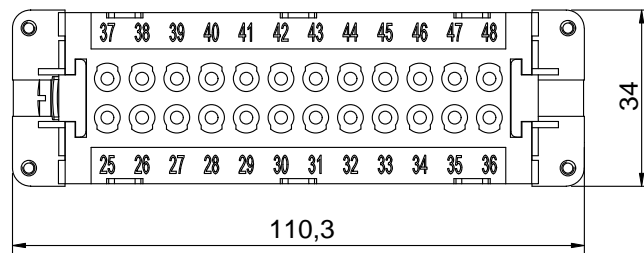

Diritti riservati All rights reserved

Date 29.11.2006

Sign.

CCEF 24 N

female insert, crimp, 24P 16A 500V

Scale

1:1