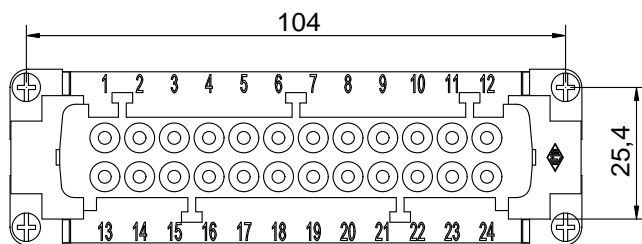

Diritti riservati All rights reserved

Date 29.11.2006

CCEF 24

Sign.

female insert, crimp, 24P 16A 500V

Scale

1:1