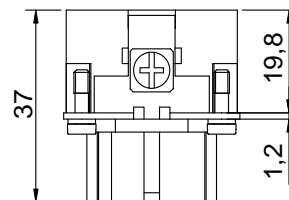

Diritti riservati All rights reserved

Date 29.11.2006

CCEF 24

Sign.

female insert, crimp, 24P 16A 500V

Scale

1:1