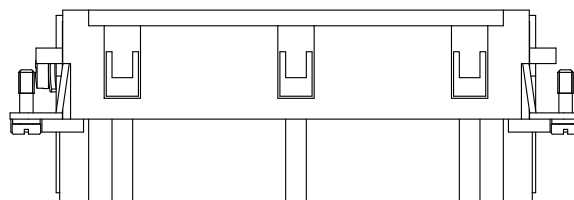

Diritti riservati All rights reserved

Date 29.11.2006

CCEF 24

Sign.

female insert, crimp, 24P 16A 500V

Scale

1:1