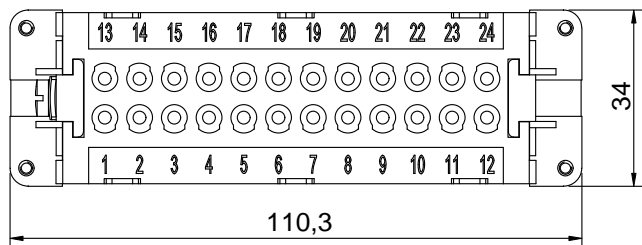

Diritti riservati All rights reserved

Date 29.11.2006

CCEF 24

Sign.

female insert, crimp, 24P 16A 500V

Scale

1:1