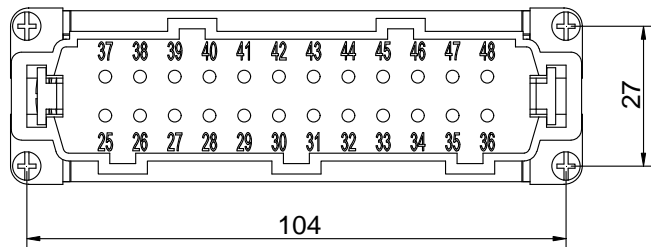

Diritti riservati All rights reserved

Date 29.11.2006

CCEM 24 N

Scale

Sign.

male insert, crimp, 24P 16A 500V

1:1