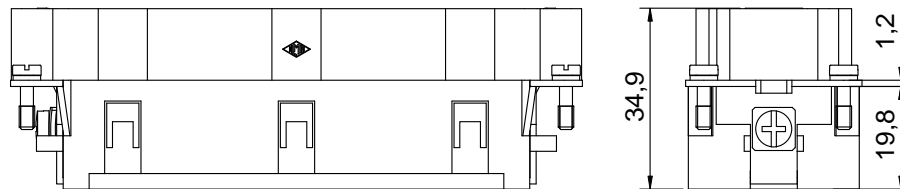

Diritti riservati All rights reserved

Date 29.11.2006

CCEM 24 N

Scale

Sign.

male insert, crimp, 24P 16A 500V

1:1