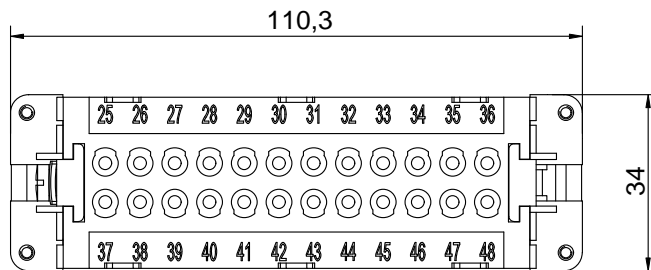

Diritti riservati All rights reserved

Date 29.11.2006

CCEM 24 N

Scale

Sign.

male insert, crimp, 24P 16A 500V

1:1