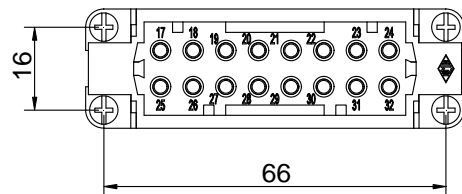

Diritti riservati All rights reserved

Date 29.11.2006

Sign.

CDAF 16 XN

female insert, screw, 16 P 16A 250V 1:1

Scale