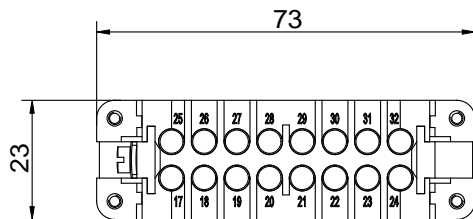

Diritti riservati All rights reserved

Date 29.11.2006

Sign.

CDAF 16 XN

female insert, screw, 16 P 16A 250V 1:1

Scale