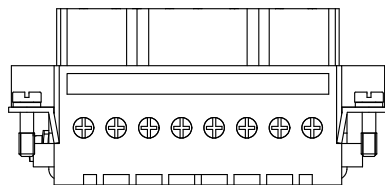

Diritti riservati All rights reserved

Date 29.11.2006

Sign.

CDAF 16 XN

female insert, screw, 16 P 16A 250V 1:1

Scale