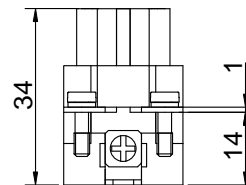

Diritti riservati All rights reserved

Date 29.11.2006

Sign.

CDAF 16 XN

female insert, screw, 16 P 16A 250V 1:1

Scale