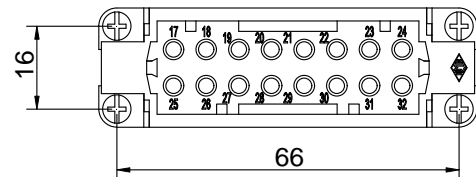

Diritti riservati All rights reserved

Date 29.11.2006

CDCF 16 N

Scale

Sign.

female insert, crimp, 16 P 16A 250V 1:1