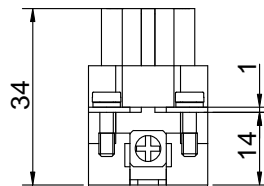

Diritti riservati All rights reserved

Date 29.11.2006

CDCF 16 N

Scale

Sign.

female insert, crimp, 16 P 16A 250V 1:1