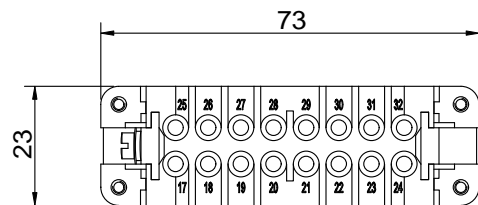

Diritti riservati All rights reserved

Date 29.11.2006

CDCF 16 N

Scale

Sign.

female insert, crimp, 16 P 16A 250V 1:1