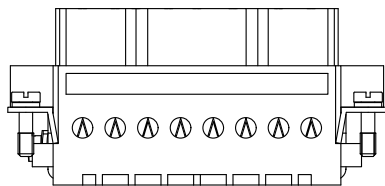

Diritti riservati All rights reserved

Date 29.11.2006

CDCF 16 N

Scale

Sign.

female insert, crimp, 16 P 16A 250V 1:1