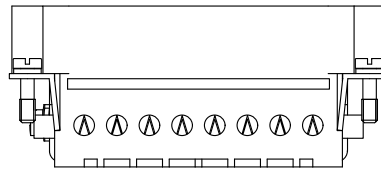

Diritti riservati All rights reserved

Date	29.11.2006	CDCM 16 N	Scale	
Sign.		male insert, screw, 16P 16A 250V	1:1	