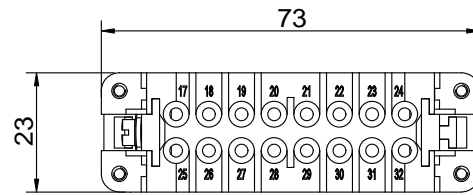

Diritti riservati All rights reserved

Date	29.11.2006	CDCM 16 N	Scale	
Sign.		male insert, screw, 16P 16A 250V	1:1	