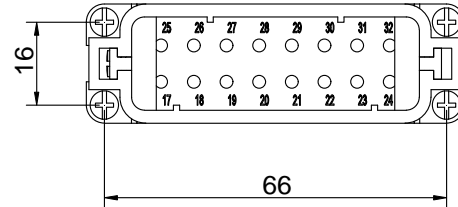

Diritti riservati All rights reserved

Date	29.11.2006	CDCM 16 N	Scale	
Sign.		male insert, screw, 16P 16A 250V	1:1	