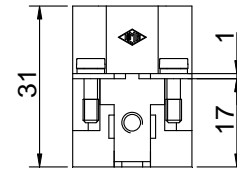

Diritti riservati All rights reserved

Date	29.11.2006	CDCM 16 N	Scale	
Sign.		male insert, screw, 16P 16A 250V	1:1	