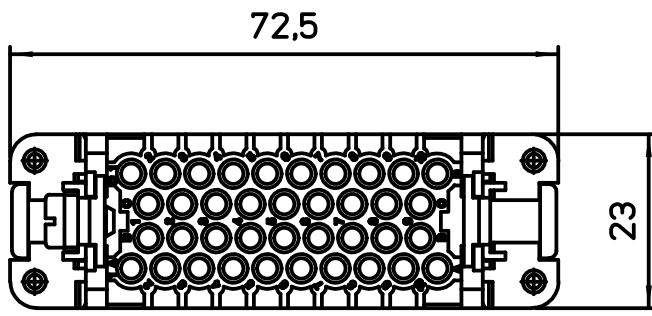

1

2

A

A

B

B

C

C

All rights reserved  
Diritti riservati

REV.	DATE	SIGNATURE

Dimensions in mm

Simplified representation with dimensions without tolerance

**Original Size A4**  
Date 29/11/06  
Sign. T.Tedeschi

**CDDF 38**  
female insert, crimp, 38P 10A 250V

Scale  
1:1

1

2