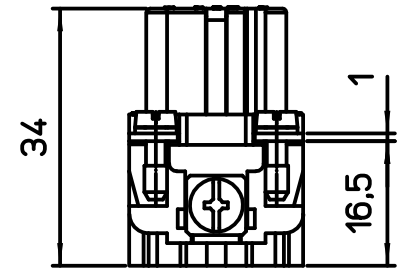

1

2

A

A

B

B

C

C

All rights reserved  
Diritti riservati

REV.	DATE	SIGNATURE

Dimensions in mm

Simplified representation with dimensions without tolerance

**Original Size A4**  
Date 29/11/06  
Sign. T.Tedeschi

**CDDF 38**  
female insert, crimp, 38P 10A 250V

Scale  
1:1

1

2