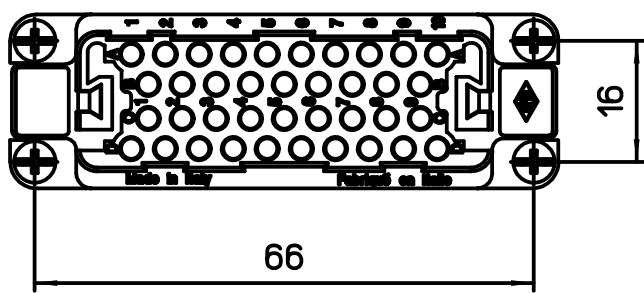

1

2

A

A

B

B

C

C

All rights reserved  
Diritti riservati

REV.	DATE	SIGNATURE

Dimensions in mm

Simplified representation with dimensions without tolerance

**Original Size A4**  
Date 29/11/06  
Sign. T.Tedeschi

**CDDF 38**  
female insert, crimp, 38P 10A 250V

Scale  
1:1

1

2