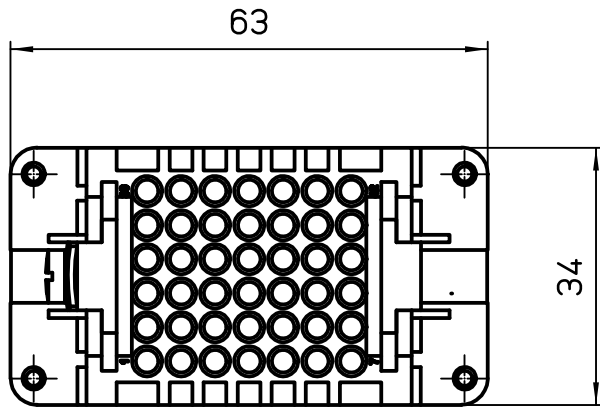

Diritti riservati All rights reserved

| | | | |
|------------------|------------------------------------|-------|---|
| | | | |
| | | | |
| | | | |
| | | | |
| | | | |
| dimensions in mm | CDDF 42 | Scale |  |
| Date 07/09/09 | female insert, crimp, 42P 10A 250V | 1:1 | |
| Sign. T.Tedeschi | | | |