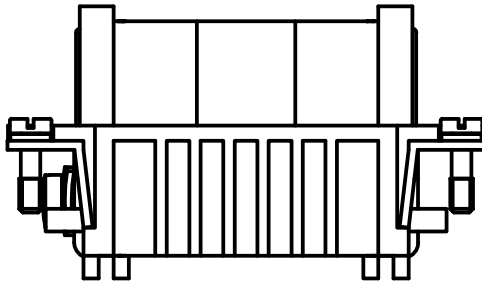

Diritti riservati All rights reserved

| | | | |
|------------------|------------------------------------|-------|---|
| | | | |
| | | | |
| | | | |
| | | | |
| | | | |
| dimensions in mm | CDDF 42 | Scale |  |
| Date 07/09/09 | female insert, crimp, 42P 10A 250V | 1:1 | |
| Sign. T.Tedeschi | | | |