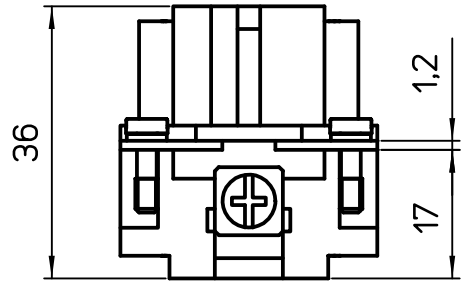

Diritti riservati All rights reserved

| | | | |
|------------------|------------------------------------|-------|---|
| | | | |
| | | | |
| | | | |
| | | | |
| | | | |
| dimensions in mm | CDDF 42 | Scale |  |
| Date 07/09/09 | female insert, crimp, 42P 10A 250V | 1:1 | |
| Sign. T.Tedeschi | | | |