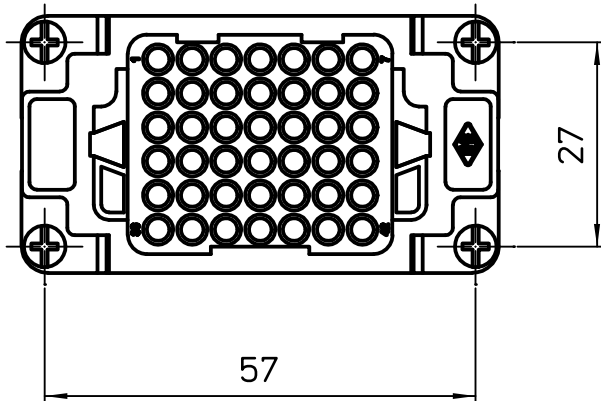

Diritti riservati All rights reserved

| | | | |
|------------------|------------------------------------|-------|---|
| | | | |
| | | | |
| | | | |
| | | | |
| | | | |
| dimensions in mm | CDDF 42 | Scale |  |
| Date 07/09/09 | female insert, crimp, 42P 10A 250V | 1:1 | |
| Sign. T.Tedeschi | | | |