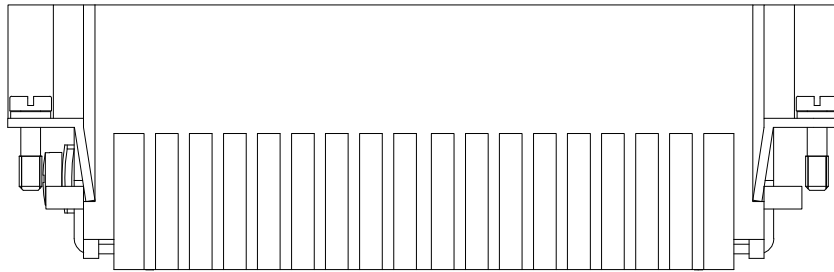

Diritti riservati All rights reserved

dimensions in mm

Date 29/11/06

Sign.

CDDM 108

male insert, crimp, 108P 10A 250V

Scale

1:1