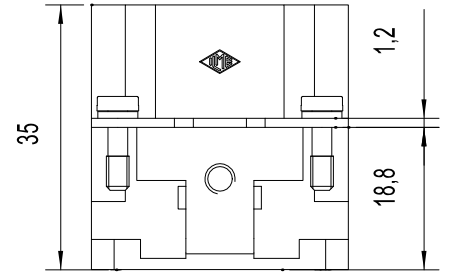

Diritti riservati All rights reserved

dimensions in mm

Date 29/11/06

Sign.

CDDM 108

male insert, crimp, 108P 10A 250V

Scale

1:1