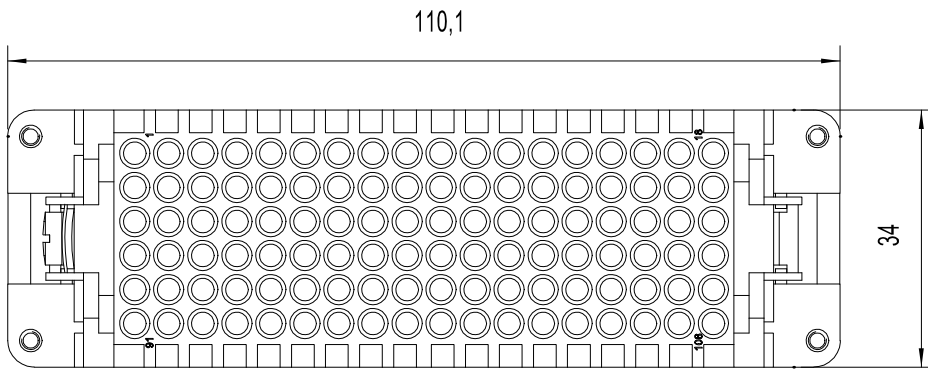

Diritti riservati All rights reserved

dimensions in mm

Date 29/11/06

Sign.

CDDM 108

male insert, crimp, 108P 10A 250V

Scale

1:1