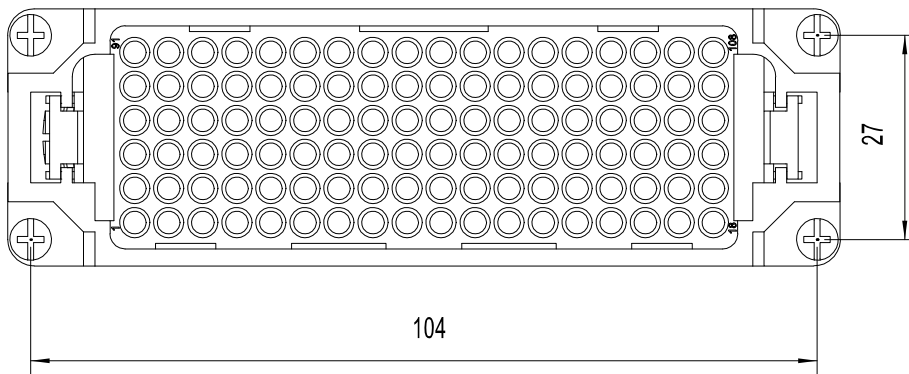

Diritti riservati All rights reserved

dimensions in mm

Date 29/11/06

Sign.

CDDM 108

male insert, crimp, 108P 10A 250V

Scale

1:1