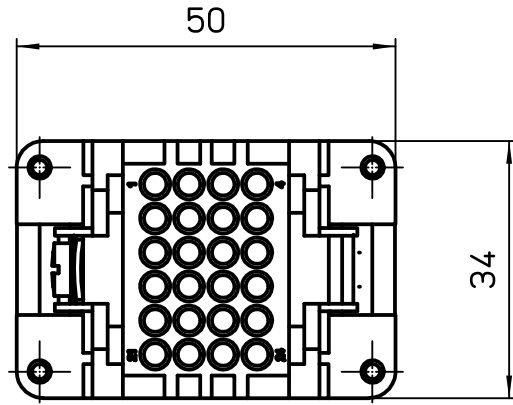

Diritti riservati All rights reserved

dimensions in mm	CDDM 24 male insert, crimp, 24P 10A 250V	Scale	
Date 07/09/09		1:1	
Sign. T.Tedeschi			