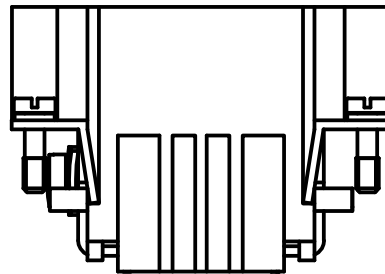

Diritti riservati All rights reserved

dimensions in mm	CDDM 24 male insert, crimp, 24P 10A 250V	Scale	
Date 07/09/09		1:1	
Sign. T.Tedeschi			