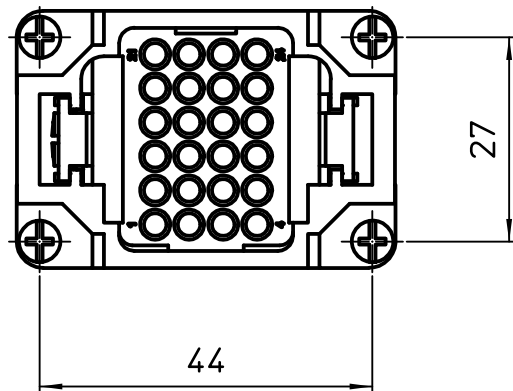

Diritti riservati All rights reserved

dimensions in mm	CDDM 24 male insert, crimp, 24P 10A 250V	Scale	
Date 07/09/09		1:1	
Sign. T.Tedeschi			