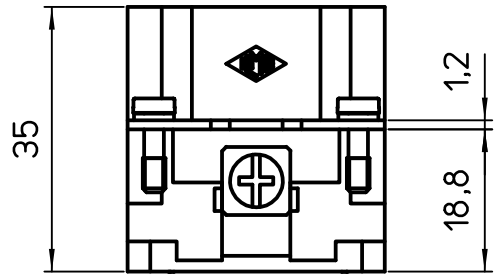

Diritti riservati All rights reserved

dimensions in mm	CDDM 24 male insert, crimp, 24P 10A 250V	Scale	
Date 07/09/09		1:1	
Sign. T.Tedeschi			