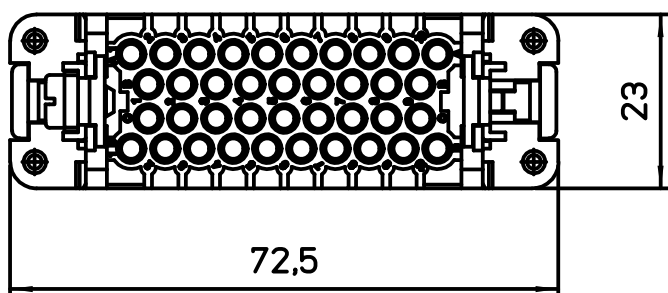

1

2

All rights reserved

Diritti riservati

A	13/11/13	T.Tedeschi	Updated
REV.	DATE	SIGNATURE	

Dimensions in mm

Simplified representation with dimensions without tolerance

Original Size A4	
Date	29/11/06
Sign.	T.Tedeschi

CDDM 38
male insert, crimp, 38P 10A 250V

Scale	1:1
-------	-----

1

2