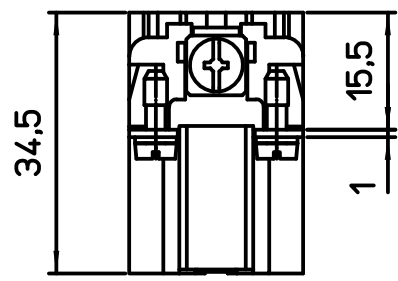

1

2

All rights reserved

Diritti riservati

A	13/11/13	T.Tedeschi	Updated
REV.	DATE	SIGNATURE	

Dimensions in mm

Simplified representation with dimensions without tolerance

Original Size A4	
Date	29/11/06
Sign.	T.Tedeschi

CDDM 38
male insert, crimp, 38P 10A 250V

Scale	1:1
-------	-----

1

2