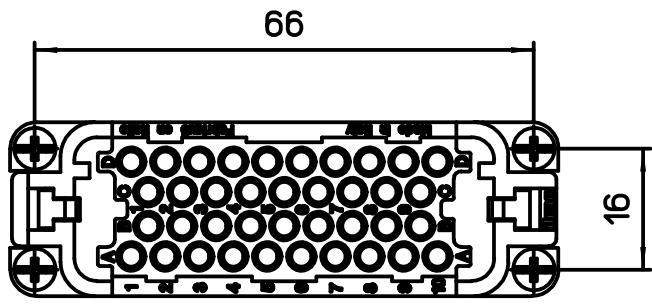

1

2

All rights reserved

Diritti riservati

A	13/11/13	T.Tedeschi	Updated
REV.	DATE	SIGNATURE	

Dimensions in mm

Simplified representation with dimensions without tolerance

Original Size A4	
Date	29/11/06
Sign.	T.Tedeschi

CDDM 38
male insert, crimp, 38P 10A 250V

Scale	1:1

1

2