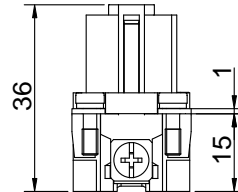

Diritti riservati All rights reserved

Date 29.11.2006	CDF 25 Z		Scale	
Sign.	female insert, crimp, 25P 10A 250V		1:1	