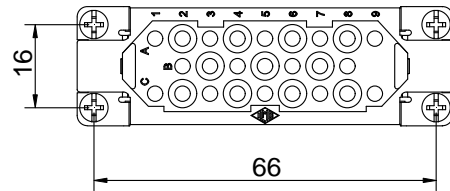

Diritti riservati All rights reserved

Date 29.11.2006	CDF 25 Z		Scale	
Sign.	female insert, crimp, 25P 10A 250V		1:1	