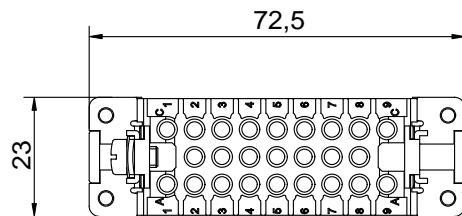

Diritti riservati All rights reserved

Date 29.11.2006	CDF 25 Z		Scale	
Sign.	female insert, crimp, 25P 10A 250V		1:1	