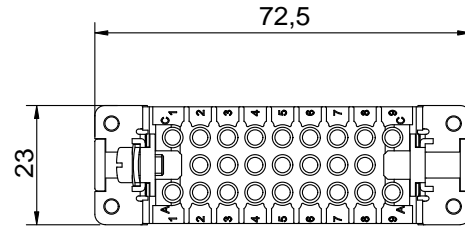

Diritti riservati All rights reserved

Date 29.11.2006

Sign.

CDF 25

female insert, crimp, 25P 10A 250V

Scale

1:1