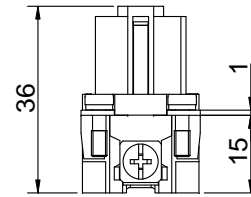

Diritti riservati All rights reserved

Date 29.11.2006

Sign.

CDF 25

female insert, crimp, 25P 10A 250V

Scale

1:1