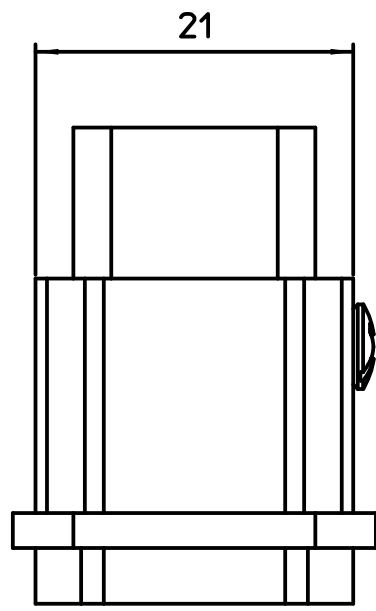

Diritti riservati All rights reserved

dimensions in mm	CDM 07	Scale	
Date 15/07/16	Male insert, crimp, 07P 10A 250V.	2:1	
Sign. D. Bonino			