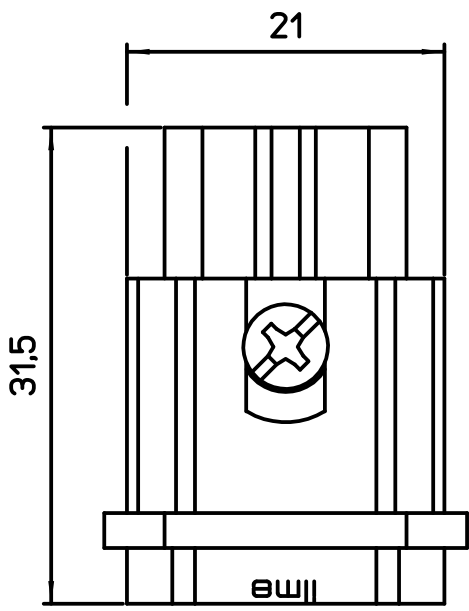

Diritti riservati All rights reserved

dimensions in mm	CDM 07	Scale	
Date 15/07/16	Male insert, crimp, 07P 10A 250V.	2:1	
Sign. D. Bonino			