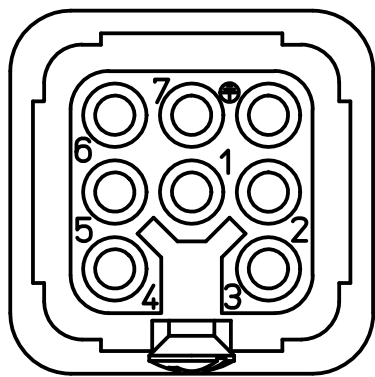

Diritti riservati All rights reserved

dimensions in mm	CDM 07	Scale	
Date 15/07/16	Male insert, crimp, 07P 10A 250V.	2:1	
Sign. D. Bonino			