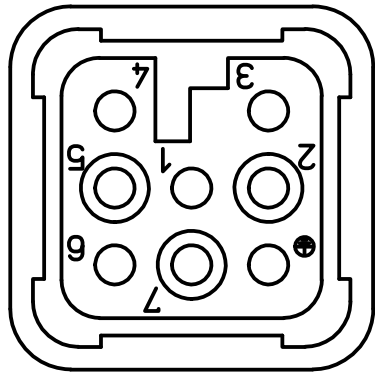

Diritti riservati All rights reserved

dimensions in mm	CDM 07	Scale	
Date 15/07/16	Male insert, crimp, 07P 10A 250V.	2:1	
Sign. D. Bonino			