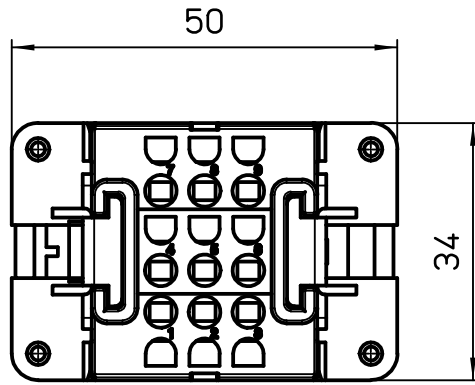

Diritti riservati All rights reserved

dimensions in mm	CDSF 09	Scale	
Date 24/02/12	female insert, spring, 09P 10A 400V	1:1	
Sign. T.Tedeschi			