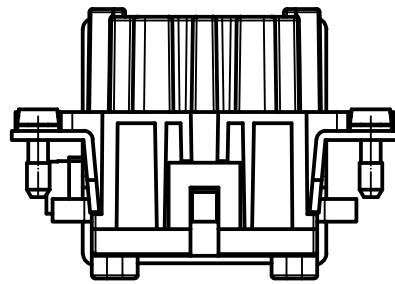

Diritti riservati All rights reserved

dimensions in mm	CDSF 09	Scale	
Date 24/02/12	female insert, spring, 09P 10A 400V	1:1	
Sign. T.Tedeschi			