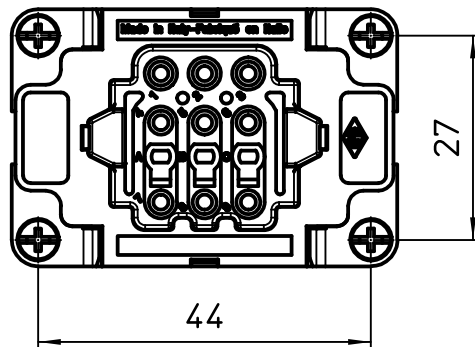

Diritti riservati All rights reserved

dimensions in mm	CDSF 09	Scale	
Date 24/02/12	female insert, spring, 09P 10A 400V	1:1	
Sign. T.Tedeschi			