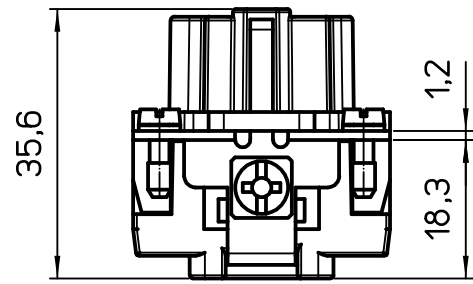

Diritti riservati All rights reserved

dimensions in mm	CDSF 09	Scale	
Date 24/02/12	female insert, spring, 09P 10A 400V	1:1	
Sign. T.Tedeschi			