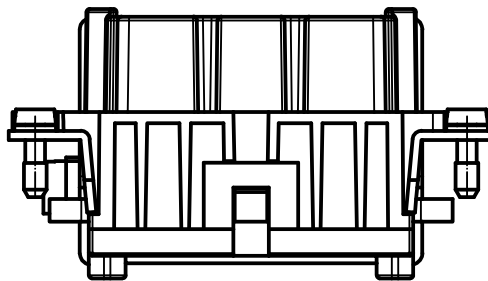

Diritti riservati All rights reserved

dimensions in mm	CDSF 18 female insert, spring, 18P 10A 400V	Scale	
Date 24/02/12		1:1	
Sign. T.Tedeschi			