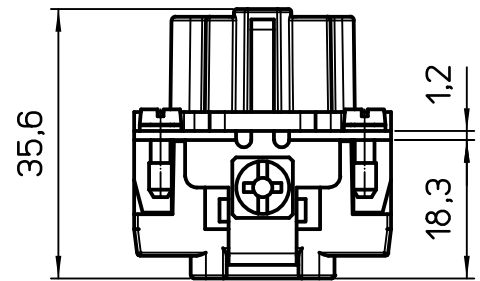

Diritti riservati All rights reserved

dimensions in mm	CDSF 18 female insert, spring, 18P 10A 400V	Scale	
Date 24/02/12		1:1	
Sign. T.Tedeschi			