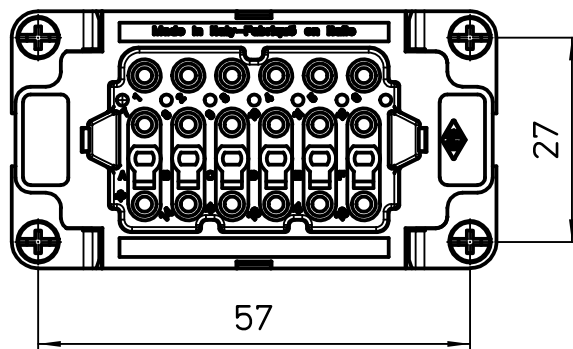

Diritti riservati All rights reserved

dimensions in mm	CDSF 18 female insert, spring, 18P 10A 400V	Scale	
Date 24/02/12		1:1	
Sign. T.Tedeschi			