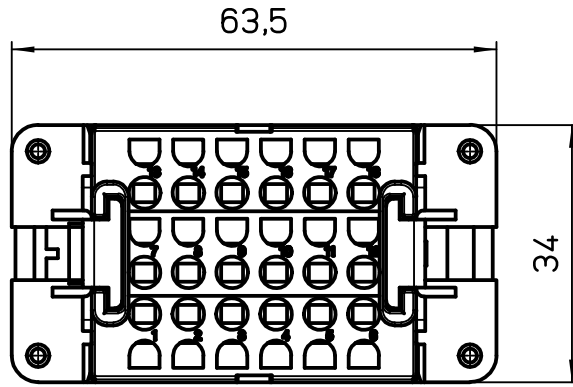

Diritti riservati All rights reserved

dimensions in mm	CDSF 18 female insert, spring, 18P 10A 400V	Scale	
Date 24/02/12		1:1	
Sign. T.Tedeschi			