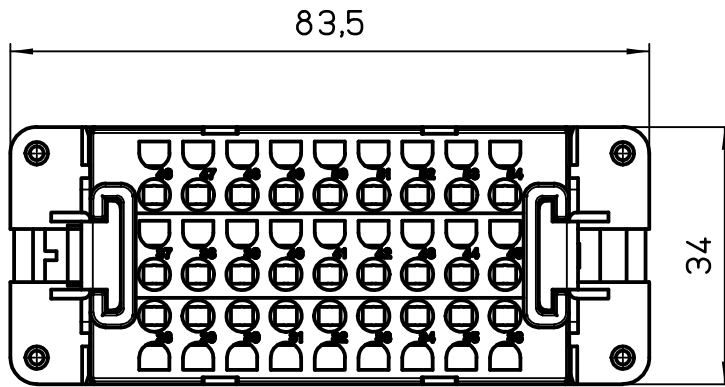

Diritti riservati All rights reserved

dimensions in mm	CDSF 27 N female insert, spring, 27P 10A 400V	Scale	
Date 24/02/12		1:1	
Sign. T.Tedeschi			