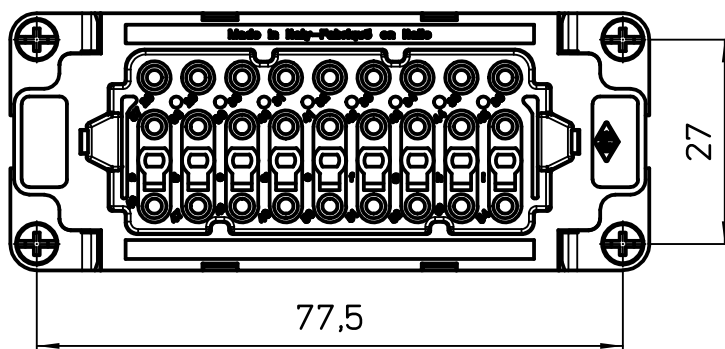

Diritti riservati All rights reserved

dimensions in mm	CDSF 27 N female insert, spring, 27P 10A 400V	Scale	
Date 24/02/12		1:1	
Sign. T.Tedeschi			