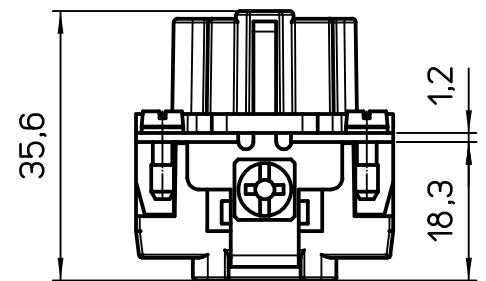

Diritti riservati All rights reserved

dimensions in mm	CDSF 27 N female insert, spring, 27P 10A 400V	Scale	
Date 24/02/12		1:1	
Sign. T.Tedeschi			