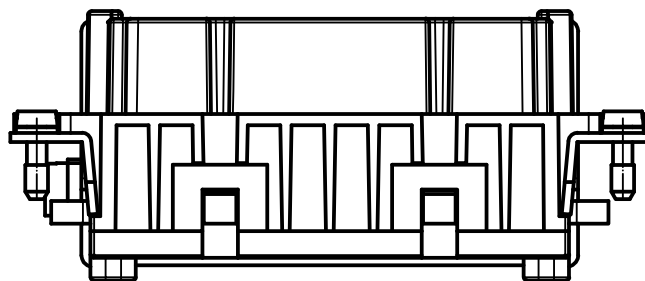

Diritti riservati All rights reserved

dimensions in mm	CDSF 27 N female insert, spring, 27P 10A 400V	Scale	
Date 24/02/12		1:1	
Sign. T.Tedeschi			