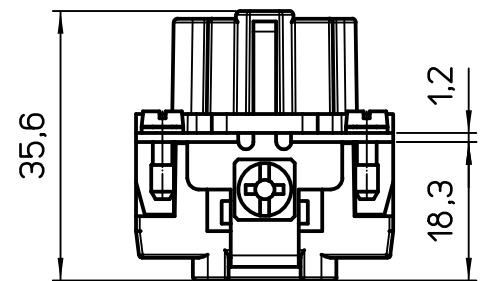

Diritti riservati All rights reserved

dimensions in mm	CDSF 27 female insert, spring, 27P 10A 400V	Scale	
Date 24/02/12		1:1	
Sign. T.Tedeschi			