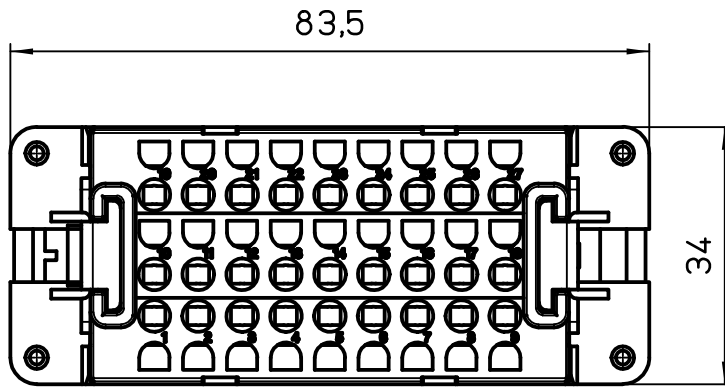

Diritti riservati All rights reserved

dimensions in mm	CDSF 27 female insert, spring, 27P 10A 400V	Scale	
Date 24/02/12		1:1	
Sign. T.Tedeschi			