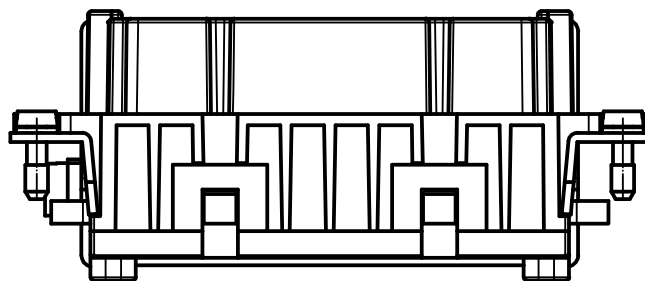

Diritti riservati All rights reserved

dimensions in mm	CDSF 27 female insert, spring, 27P 10A 400V	Scale	
Date 24/02/12		1:1	
Sign. T.Tedeschi			