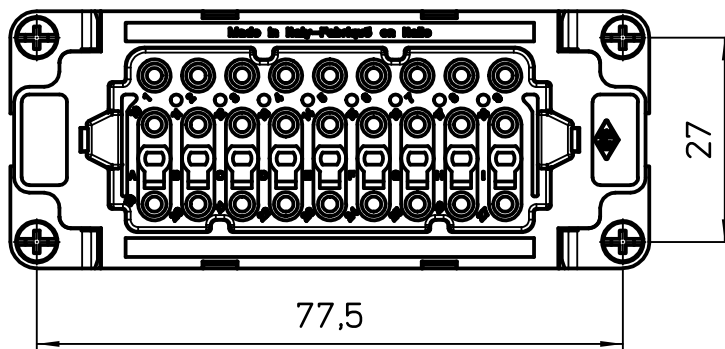

Diritti riservati All rights reserved

dimensions in mm	CDSF 27 female insert, spring, 27P 10A 400V	Scale	
Date 24/02/12		1:1	
Sign. T.Tedeschi			