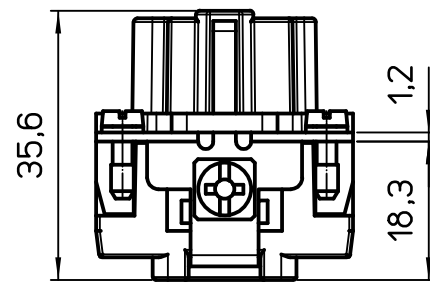

Diritti riservati All rights reserved

dimensions in mm	CDSF 42 N female insert, spring, 42P 10A 400V	Scale	
Date 24/02/12		1:1	
Sign. T.Tedeschi			