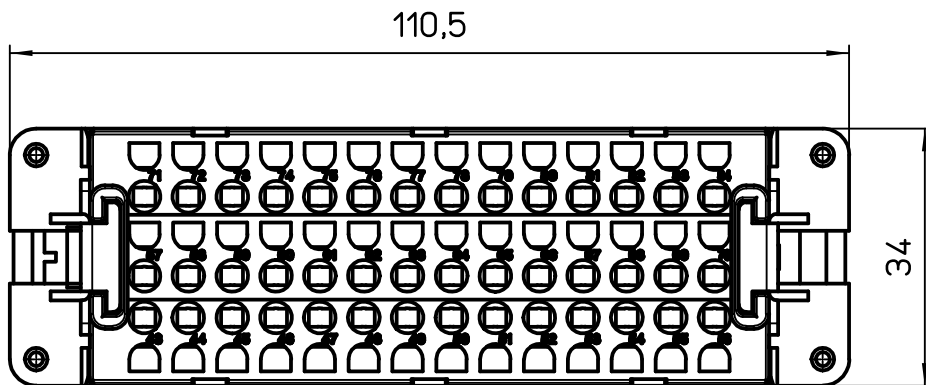

Diritti riservati All rights reserved

dimensions in mm	CDSF 42 N female insert, spring, 42P 10A 400V	Scale	
Date 24/02/12		1:1	
Sign. T.Tedeschi			