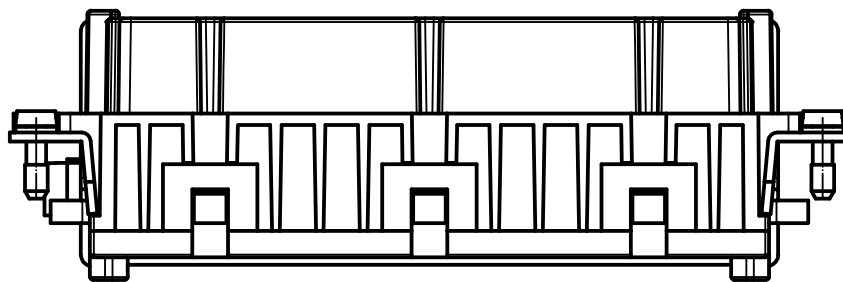

Diritti riservati All rights reserved

dimensions in mm	CDSF 42 N female insert, spring, 42P 10A 400V	Scale	
Date 24/02/12		1:1	
Sign. T.Tedeschi			