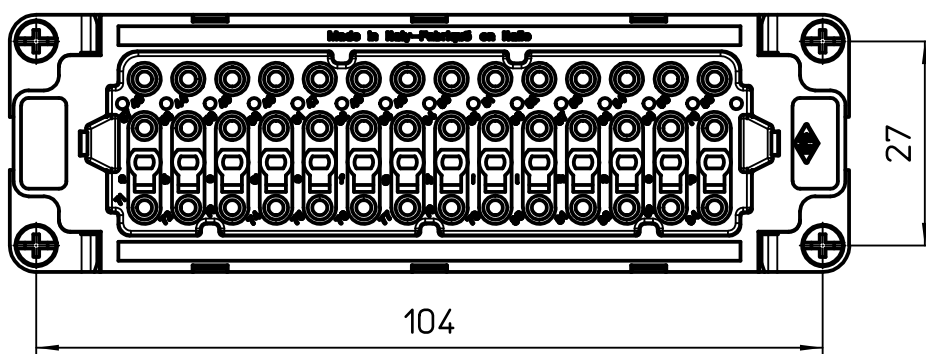

Diritti riservati All rights reserved

dimensions in mm	CDSF 42 N female insert, spring, 42P 10A 400V	Scale	
Date 24/02/12		1:1	
Sign. T.Tedeschi			