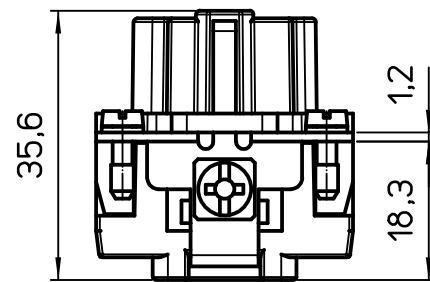

Diritti riservati All rights reserved

dimensions in mm	CDSF 42 female insert, spring, 42P 10A 400V	Scale	
Date 24/02/12		1:1	
Sign. T.Tedeschi			