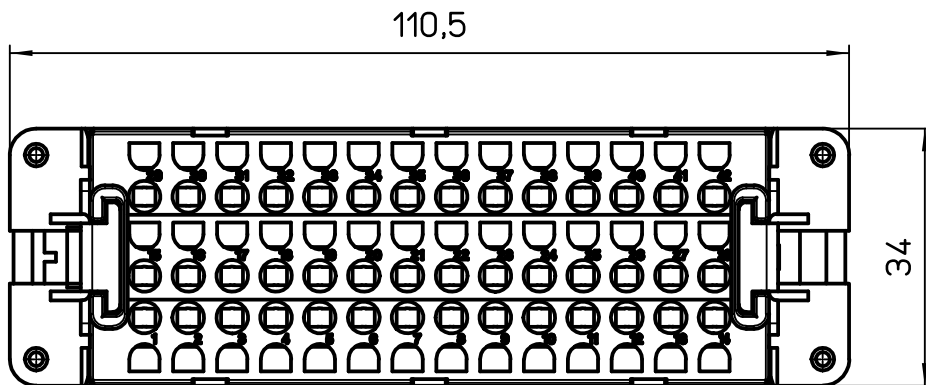

Diritti riservati All rights reserved

dimensions in mm	CDSF 42 female insert, spring, 42P 10A 400V	Scale	
Date 24/02/12		1:1	
Sign. T.Tedeschi			