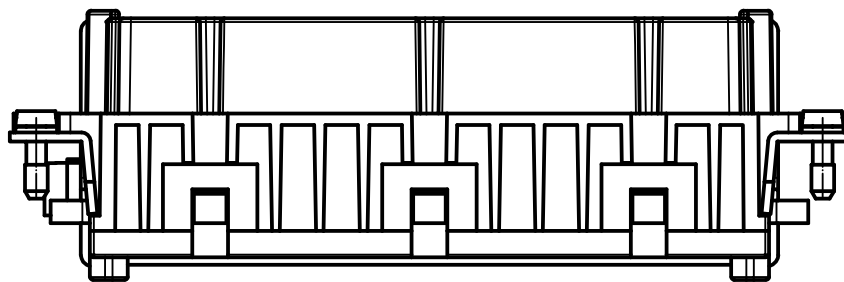

Diritti riservati All rights reserved

dimensions in mm	CDSF 42 female insert, spring, 42P 10A 400V	Scale	
Date 24/02/12		1:1	
Sign. T.Tedeschi			