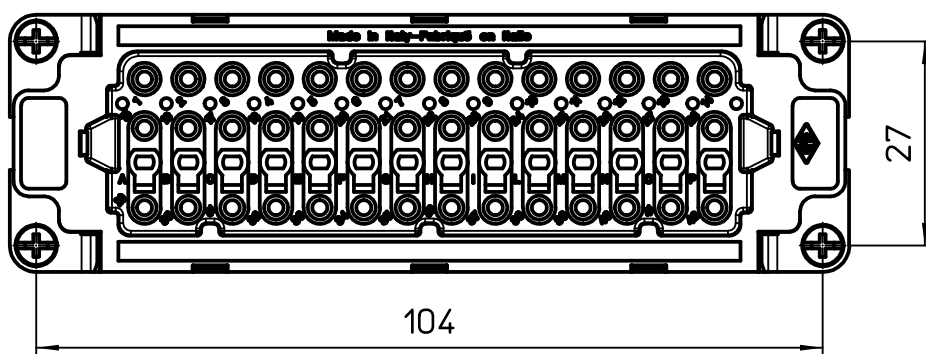

Diritti riservati All rights reserved

dimensions in mm	CDSF 42 female insert, spring, 42P 10A 400V	Scale	
Date 24/02/12		1:1	
Sign. T.Tedeschi			