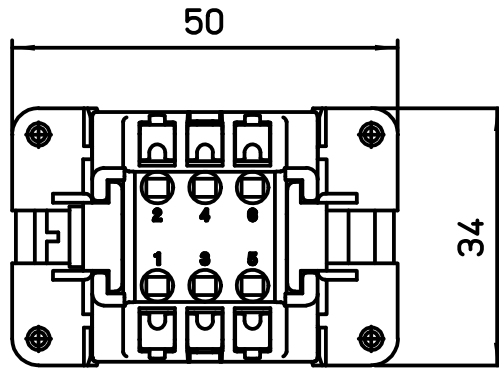

Diritti riservati All rights reserved

dimensions in mm	CDSHF 06 NC	Scale	
Date 21/07/15	SHUNT SQUICH female insert, spring, 06P 6A 500V	1:1	
Sign. T.Tedeschi			