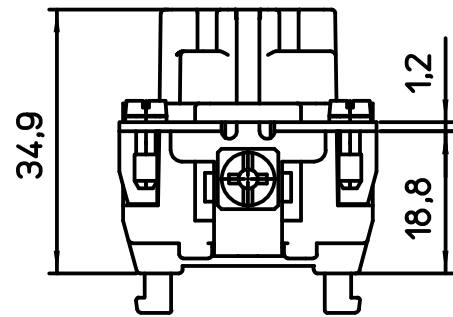

Diritti riservati All rights reserved

dimensions in mm	CDSHF 06 NC	Scale	
Date 21/07/15	SHUNT SQUICH female insert, spring, 06P 6A 500V	1:1	
Sign. T.Tedeschi			