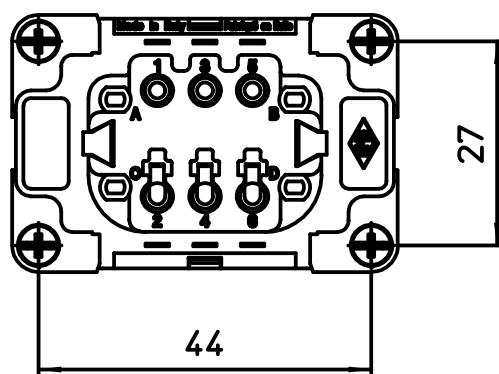

Diritti riservati All rights reserved

dimensions in mm	CDSHF 06 NC	Scale	
Date 21/07/15	SHUNT SQUICH female insert, spring, 06P 6A 500V	1:1	
Sign. T.Tedeschi			