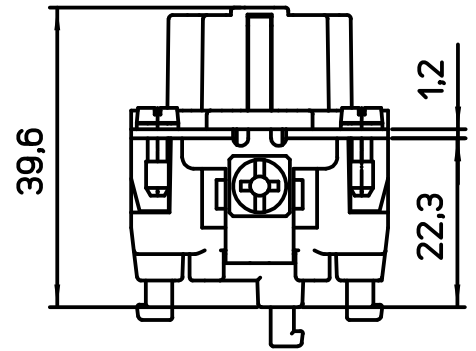

Diritti riservati All rights reserved

dimensions in mm	CDSHF 18	Scale	
Date 18/06/15	SQUICH female insert, spring, 18P 10A 400V	1:1	
Sign. T.Tedeschi			