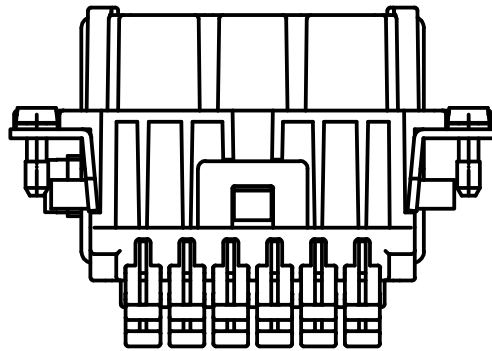

Diritti riservati All rights reserved

dimensions in mm	CDSHF 18	Scale	
Date 18/06/15	SQUICH female insert, spring, 18P 10A 400V	1:1	
Sign. T.Tedeschi			