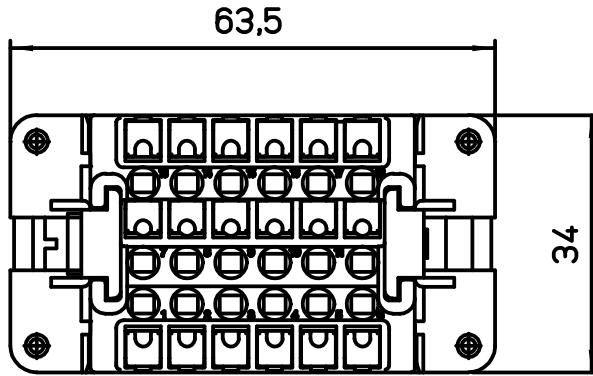

Diritti riservati All rights reserved

dimensions in mm	CDSHF 18	Scale	
Date 18/06/15	SQUICH female insert, spring, 18P 10A 400V	1:1	
Sign. T.Tedeschi			