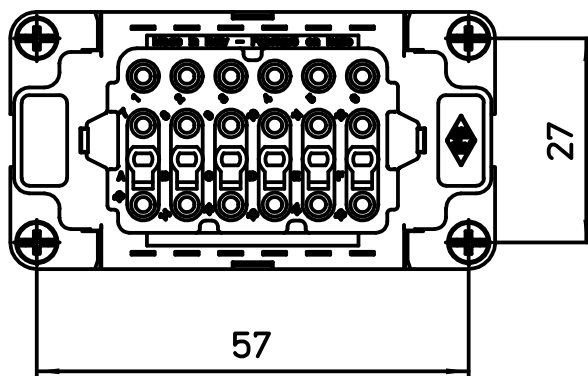

Diritti riservati All rights reserved

dimensions in mm	CDSHF 18	Scale	
Date 18/06/15	SQUICH female insert, spring, 18P 10A 400V	1:1	
Sign. T.Tedeschi			