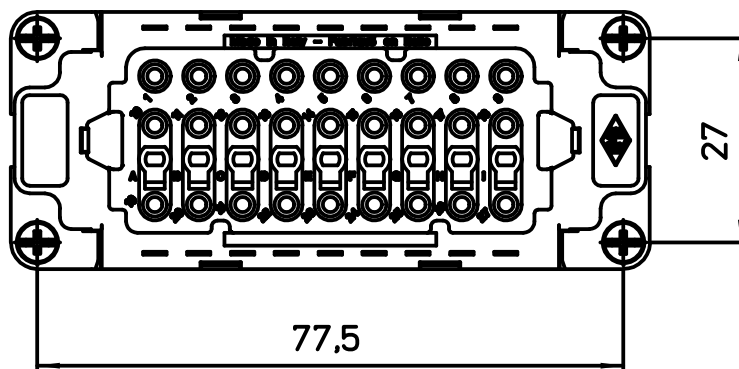

Diritti riservati All rights reserved

dimensions in mm	CDSHF 27	Scale	
Date 18/06/15	SQUICH female insert, spring, 27P 10A 400V	1:1	
Sign. T.Tedeschi			