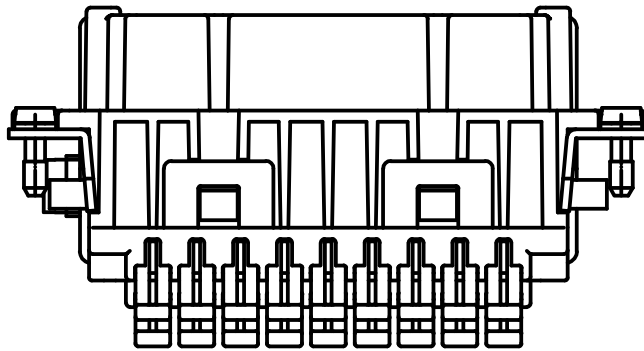

Diritti riservati All rights reserved

dimensions in mm	CDSHF 27	Scale	
Date 18/06/15	SQUICH female insert, spring, 27P 10A 400V	1:1	
Sign. T.Tedeschi			