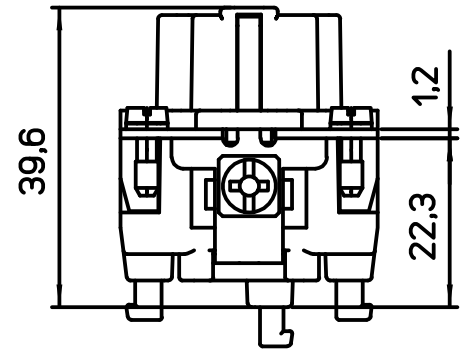

Diritti riservati All rights reserved

dimensions in mm	CDSHF 27	Scale	
Date 18/06/15	SQUICH female insert, spring, 27P 10A 400V	1:1	
Sign. T.Tedeschi			