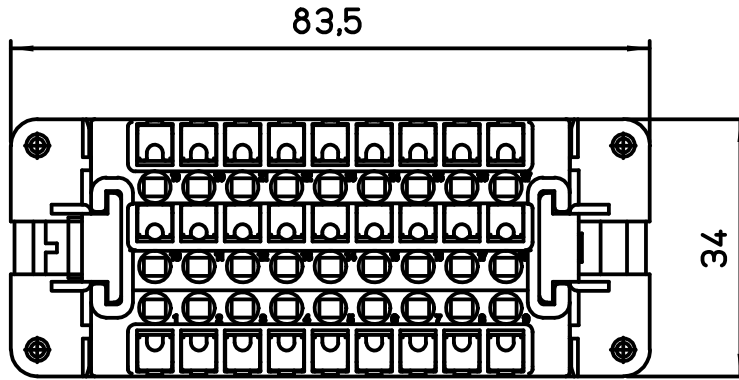

Diritti riservati All rights reserved

dimensions in mm	CDSHF 27	Scale	
Date 18/06/15	SQUICH female insert, spring, 27P 10A 400V	1:1	
Sign. T.Tedeschi			