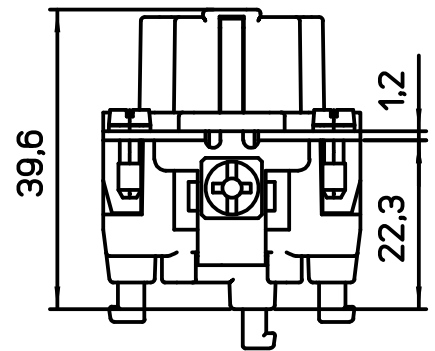

Diritti riservati All rights reserved

dimensions in mm	CDSHF 42	Scale	
Date 18/06/15	SQUICH female insert, spring, 42P 10A 400V	1:1	
Sign. T.Tedeschi			