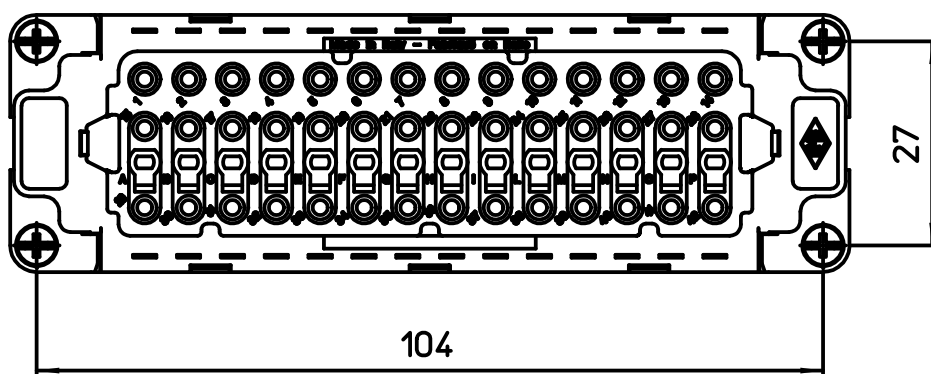

Diritti riservati All rights reserved

dimensions in mm	CDSHF 42	Scale	
Date 18/06/15	SQUICH female insert, spring, 42P 10A 400V	1:1	
Sign. T.Tedeschi			