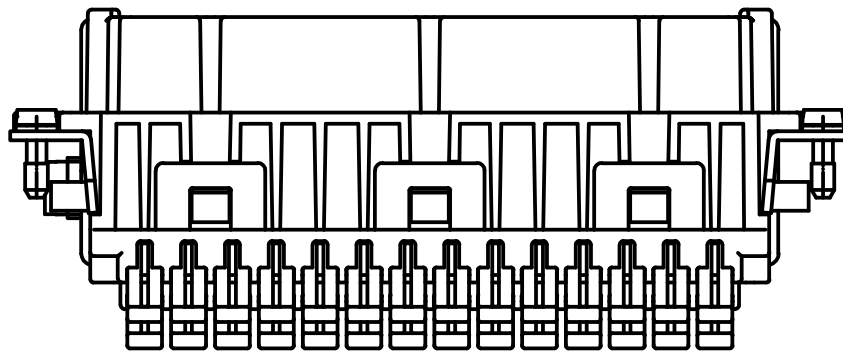

Diritti riservati All rights reserved

dimensions in mm	CDSHF 42	Scale	
Date 18/06/15	SQUICH female insert, spring, 42P 10A 400V	1:1	
Sign. T.Tedeschi			