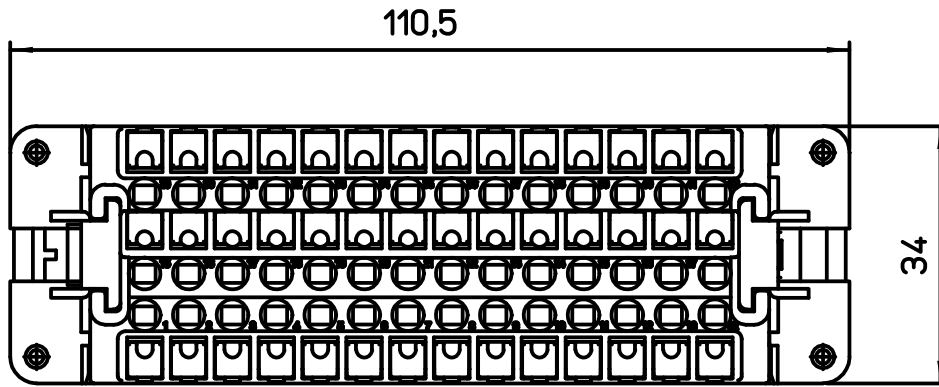

Diritti riservati All rights reserved

dimensions in mm	CDSHF 42	Scale	
Date 18/06/15	SQUICH female insert, spring, 42P 10A 400V	1:1	
Sign. T.Tedeschi			