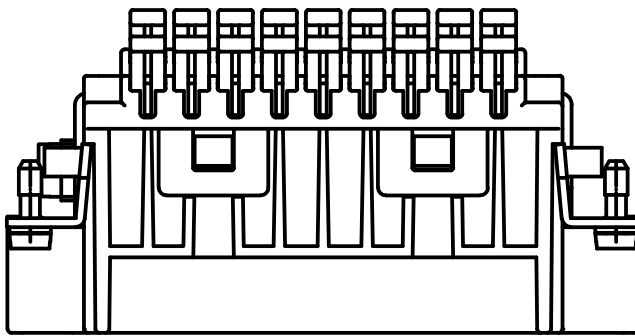

Diritti riservati All rights reserved

dimensions in mm	CDSHM 27	Scale	
Date 18/06/15	SQUICH male insert, spring, 27P 10A 400V	1:1	
Sign. T.Tedeschi			