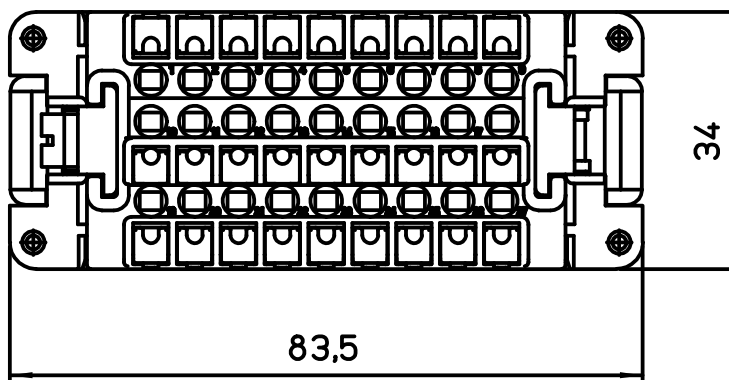

Diritti riservati All rights reserved

dimensions in mm	CDSHM 27	Scale	
Date 18/06/15	SQUICH male insert, spring, 27P 10A 400V	1:1	
Sign. T.Tedeschi			