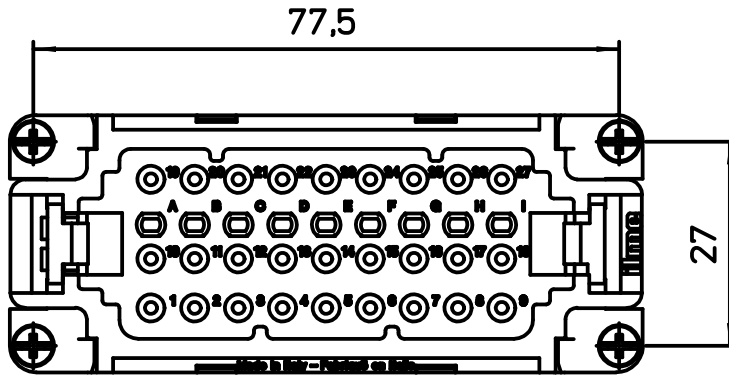

Diritti riservati All rights reserved

dimensions in mm	CDSHM 27	Scale	
Date 18/06/15	SQUICH male insert, spring, 27P 10A 400V	1:1	
Sign. T.Tedeschi			