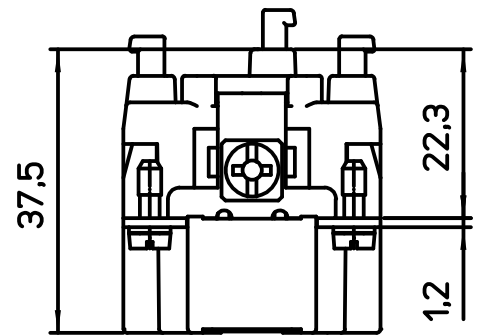

Diritti riservati All rights reserved

dimensions in mm	CDSHM 27	Scale	
Date 18/06/15	SQUICH male insert, spring, 27P 10A 400V	1:1	
Sign. T.Tedeschi			