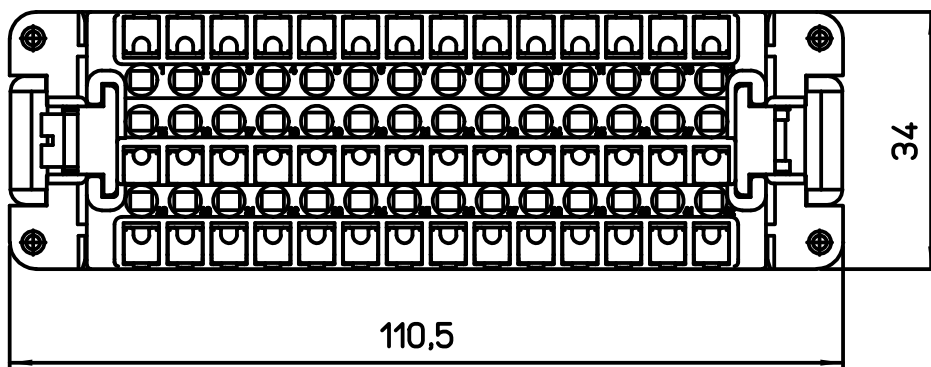

Diritti riservati All rights reserved

dimensions in mm	CDSHM 42	Scale	
Date 18/06/15	SQUICH male insert, spring, 42P 10A 400V	1:1	
Sign. T.Tedeschi			