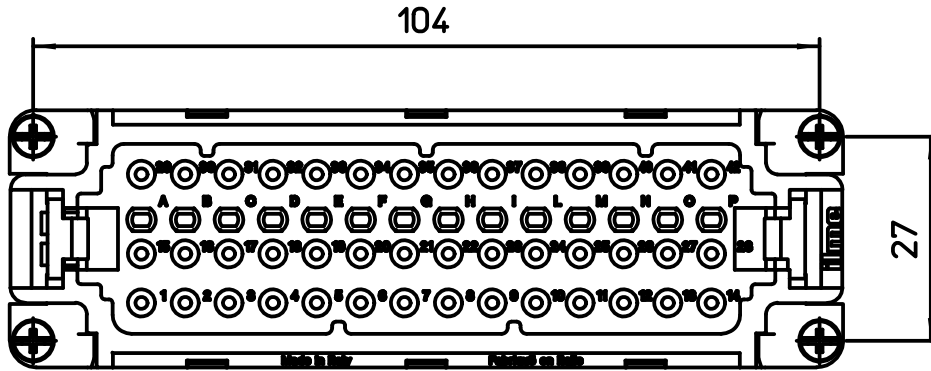

Diritti riservati All rights reserved

dimensions in mm	CDSHM 42	Scale	
Date 18/06/15	SQUICH male insert, spring, 42P 10A 400V	1:1	
Sign. T.Tedeschi			