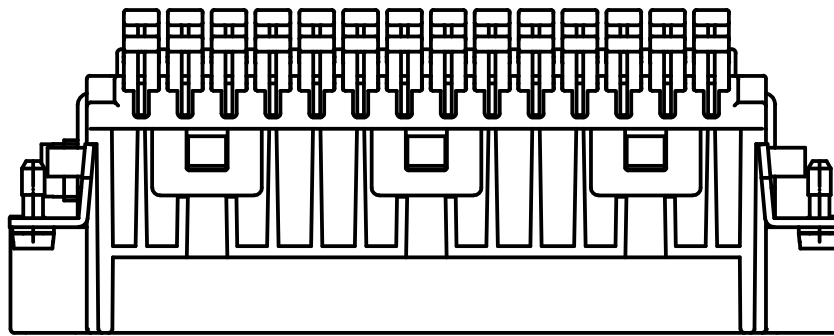

Diritti riservati All rights reserved

dimensions in mm	CDSHM 42	Scale	
Date 18/06/15	SQUICH male insert, spring, 42P 10A 400V	1:1	
Sign. T.Tedeschi			