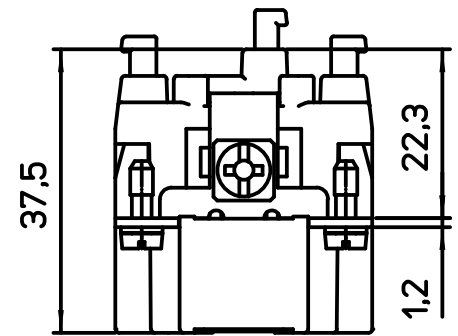

Diritti riservati All rights reserved

dimensions in mm	CDSHM 42	Scale	
Date 18/06/15	SQUICH male insert, spring, 42P 10A 400V	1:1	
Sign. T.Tedeschi			