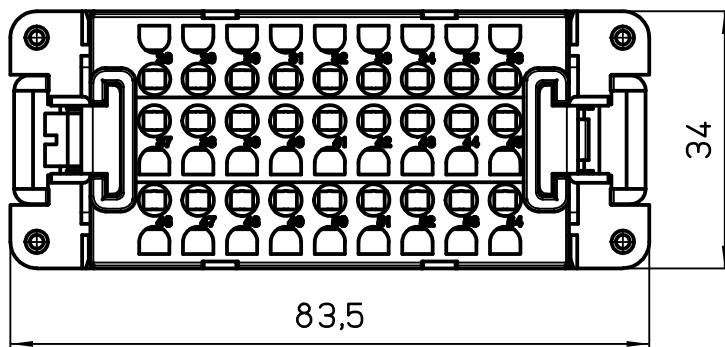

Diritti riservati All rights reserved

dimensions in mm	CDSM 27 N male insert, spring, 27P 10A 400V	Scale	
Date 24/02/12		1:1	
Sign. T.Tedeschi			