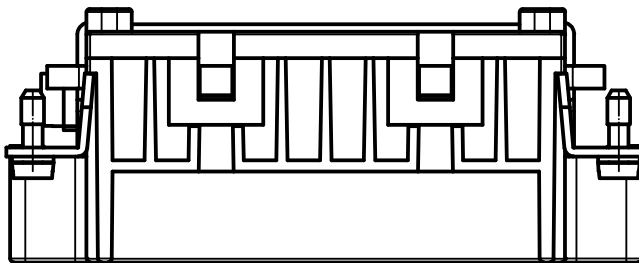

Diritti riservati All rights reserved

dimensions in mm	CDSM 27 N male insert, spring, 27P 10A 400V	Scale	
Date 24/02/12		1:1	
Sign. T.Tedeschi			