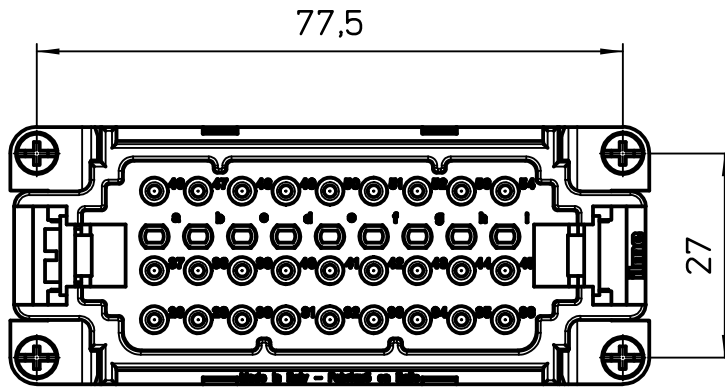

Diritti riservati All rights reserved

dimensions in mm	CDSM 27 N male insert, spring, 27P 10A 400V	Scale	
Date 24/02/12		1:1	
Sign. T.Tedeschi			