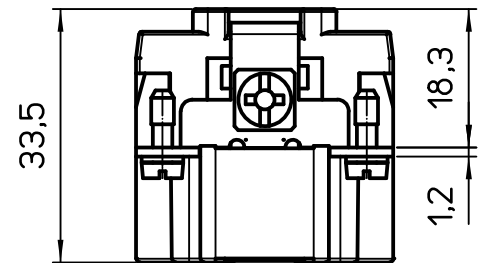

Diritti riservati All rights reserved

dimensions in mm	CDSM 27 N male insert, spring, 27P 10A 400V	Scale	
Date 24/02/12		1:1	
Sign. T.Tedeschi			