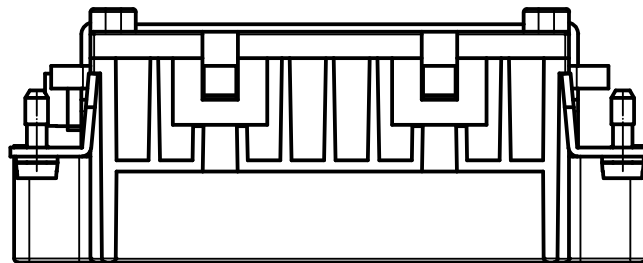

Diritti riservati All rights reserved

dimensions in mm	CDSM 27 male insert, spring, 27P 10A 400V	Scale	
Date 24/02/12		1:1	
Sign. T.Tedeschi			