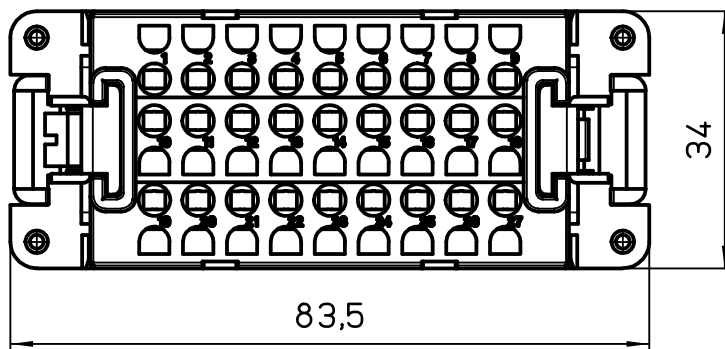

Diritti riservati All rights reserved

dimensions in mm	CDSM 27 male insert, spring, 27P 10A 400V	Scale	
Date 24/02/12		1:1	
Sign. T.Tedeschi			