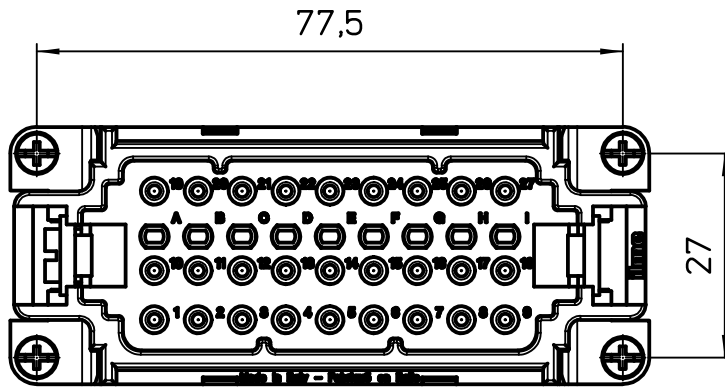

Diritti riservati All rights reserved

dimensions in mm	CDSM 27 male insert, spring, 27P 10A 400V	Scale	
Date 24/02/12		1:1	
Sign. T.Tedeschi			