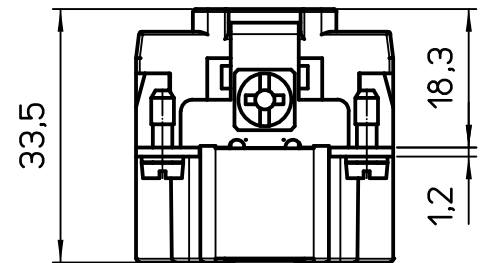

Diritti riservati All rights reserved

dimensions in mm	CDSM 27 male insert, spring, 27P 10A 400V	Scale	
Date 24/02/12		1:1	
Sign. T.Tedeschi			