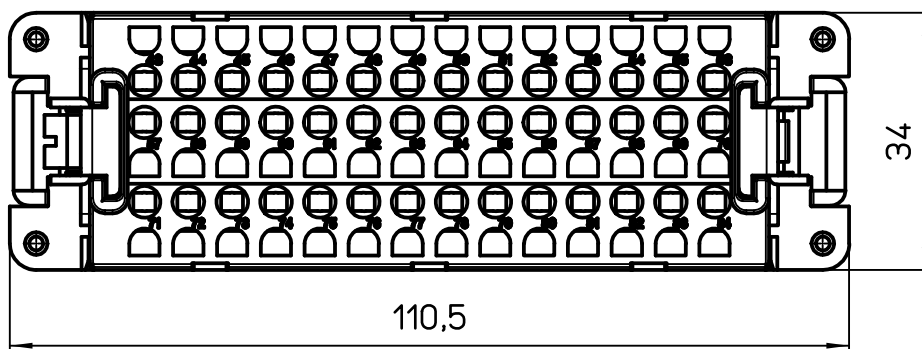

Diritti riservati All rights reserved

dimensions in mm	CDSM 42 N male insert, spring, 42P 10A 400V	Scale	
Date 24/02/12		1:1	
Sign. T.Tedeschi			