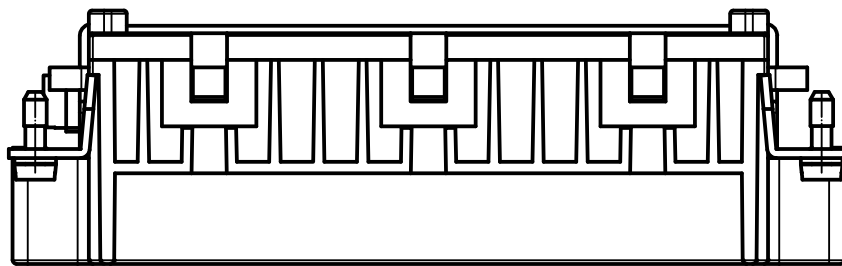

Diritti riservati All rights reserved

dimensions in mm	CDSM 42 N male insert, spring, 42P 10A 400V	Scale	
Date 24/02/12		1:1	
Sign. T.Tedeschi			