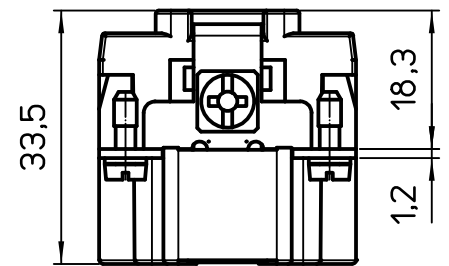

Diritti riservati All rights reserved

dimensions in mm	CDSM 42 N male insert, spring, 42P 10A 400V	Scale	
Date 24/02/12		1:1	
Sign. T.Tedeschi			