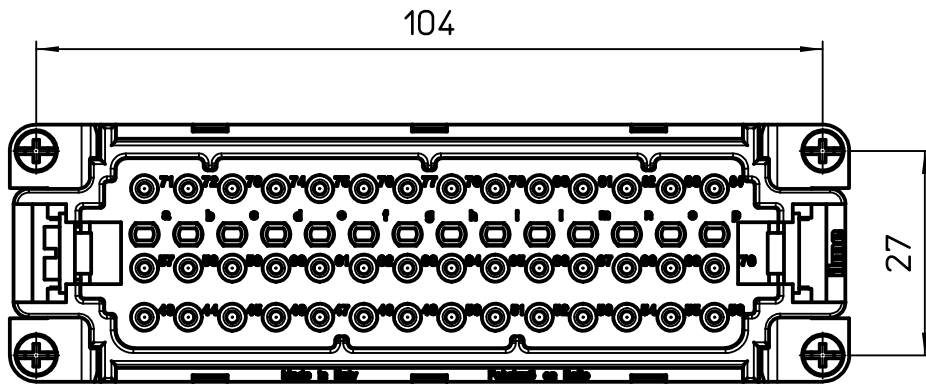

Diritti riservati All rights reserved

dimensions in mm	CDSM 42 N male insert, spring, 42P 10A 400V	Scale	
Date 24/02/12		1:1	
Sign. T.Tedeschi			