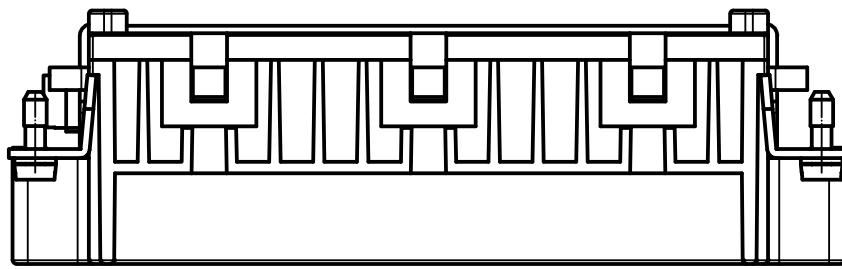

Diritti riservati All rights reserved

dimensions in mm	CDSM 42 male insert, spring, 42P 10A 400V	Scale	
Date 24/02/12		1:1	
Sign. T.Tedeschi			