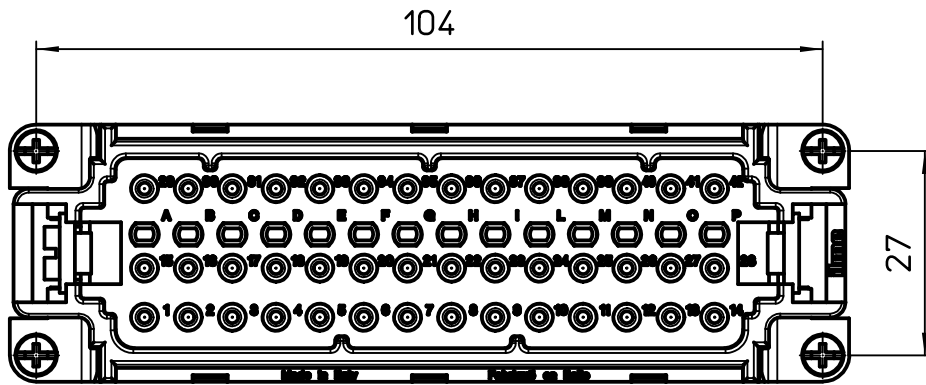

Diritti riservati All rights reserved

dimensions in mm	CDSM 42 male insert, spring, 42P 10A 400V	Scale	
Date 24/02/12		1:1	
Sign. T.Tedeschi			