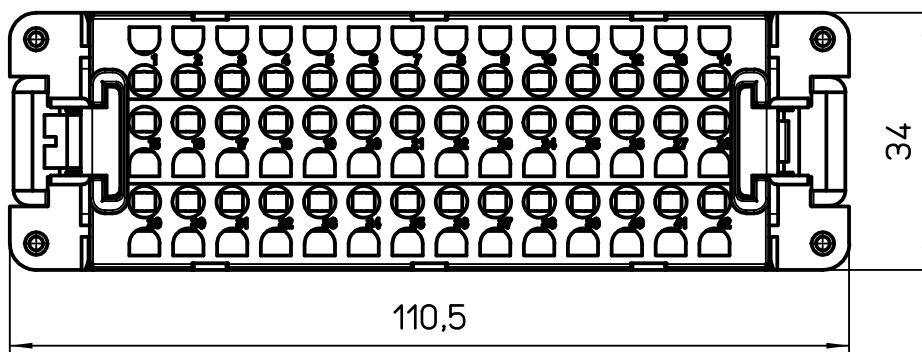

Diritti riservati All rights reserved

dimensions in mm	CDSM 42 male insert, spring, 42P 10A 400V	Scale	
Date 24/02/12		1:1	
Sign. T.Tedeschi			