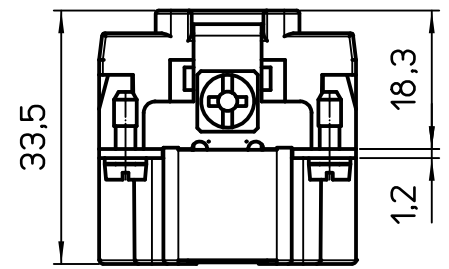

Diritti riservati All rights reserved

dimensions in mm	CDSM 42 male insert, spring, 42P 10A 400V	Scale	
Date 24/02/12		1:1	
Sign. T.Tedeschi			