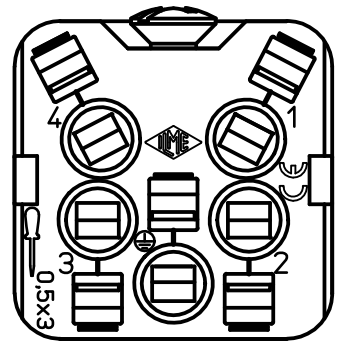

A

A

B

B

C

C

Diritti riservati All rights reserved

	15/05/24	T.Tedeschi	Dimension 32 was 30,8 mm
REV.	DATE	SIGNATURE	
Dimensions in mm		Simplified representation with dimensions without tolerance	
Original Size A4		CKSF 04 Female insert spring 4P + 10A 400V	Scale 2:1
Date 01/02/07			
Sign. T.Tedeschi			
		1	2