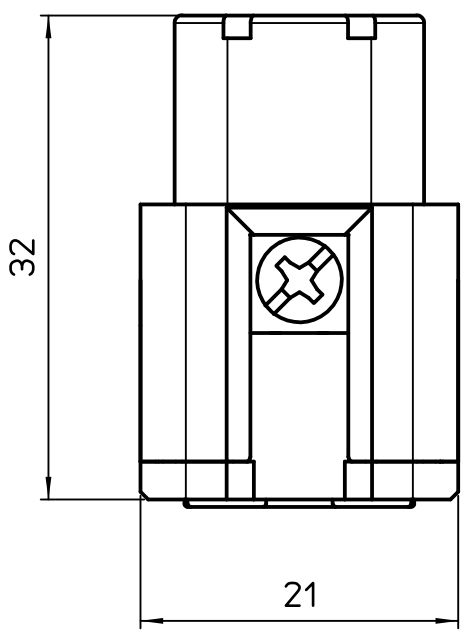

A

A

B

B

C

C

Diritti riservati All rights reserved

	15/05/24	T.Tedeschi	Dimension 32 was 30,8 mm
REV.	DATE	SIGNATURE	
Dimensions in mm		Simplified representation with dimensions without tolerance	
Original Size A4		CKSF 04 Female insert spring 4P + 10A 400V	Scale 2:1
Date 01/02/07			
Sign. T.Tedeschi			
		1	2