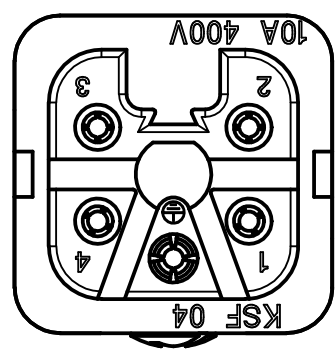

A

A

B

B

C

C

Diritti riservati All rights reserved

	15/05/24	T.Tedeschi	Dimension 32 was 30,8 mm
REV.	DATE	SIGNATURE	
Dimensions in mm		Simplified representation with dimensions without tolerance	
Original Size A4		CKSF 04 Female insert spring 4P + 10A 400V	Scale 2:1
Date 01/02/07			
Sign. T.Tedeschi			
		1	2