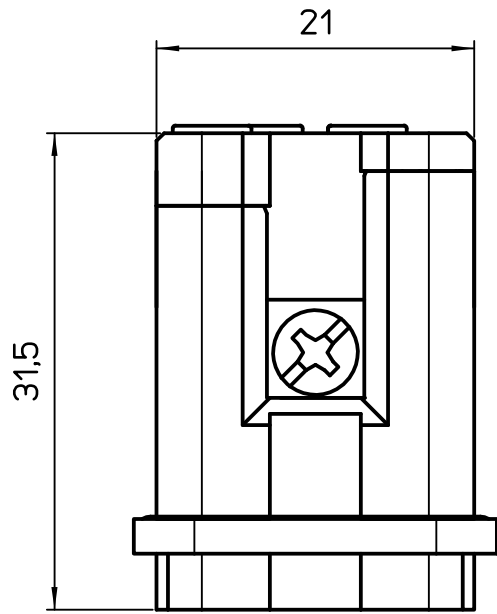

A

A

B

B

C

C

Diritti riservati All rights reserved

REV.	DATE	SIGNATURE

Dimensions in mm	Simplified representation with dimensions without tolerance			
	Original Size A4	CKSM 03		Scale 2:1
	Date 01/02/07	Male insert spring 3P + 10A 400V		
Sign. T.Tedeschi