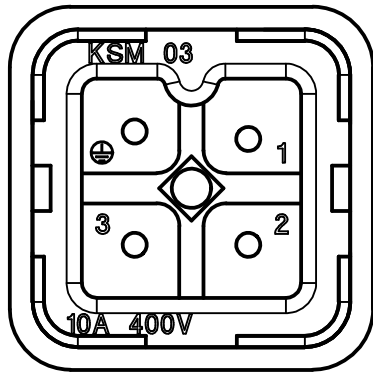

A

A

B

B

C

C

Diritti riservati All rights reserved

REV.	DATE	SIGNATURE

Dimensions in mm	Simplified representation with dimensions without tolerance			
	Original Size A4	CKSM 03		Scale 2:1
	Date 01/02/07	Male insert spring 3P + 10A 400V		
Sign. T.Tedeschi