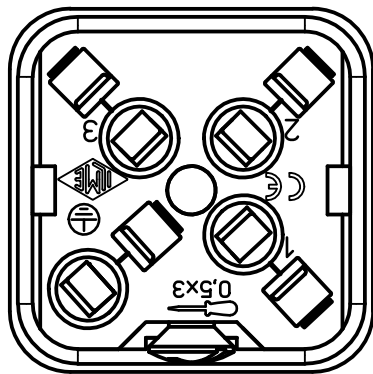

C

Diritti riservati All rights reserved

REV.	DATE	SIGNATURE

Dimensions in mm	Simplified representation with dimensions without tolerance			
	Original Size A4	CKSM 03		Scale 2:1
	Date 01/02/07	Male insert spring 3P + 10A 400V		
Sign. T.Tedeschi