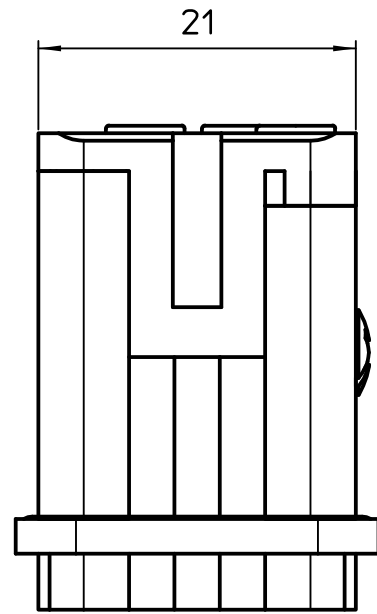

A

A

B

B

C

C

Diritti riservati All rights reserved

REV.	DATE	SIGNATURE

Dimensions in mm	Simplified representation with dimensions without tolerance			
	Original Size A4	CKSM 03		Scale 2:1
	Date 01/02/07	Male insert spring 3P + 10A 400V		
Sign. T.Tedeschi