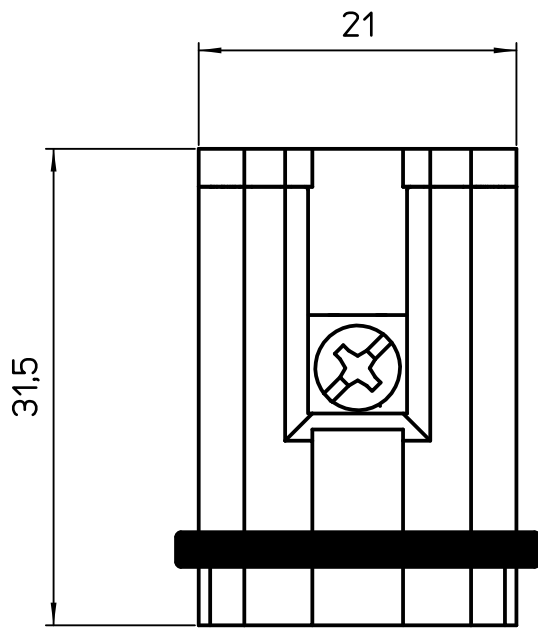

Diritti riservati All rights reserved

Date 01/02/07
Sign. T.Tedeschi

CKSM 04
male insert spring 4P+ \oplus 10A 400V

Scale
2:1