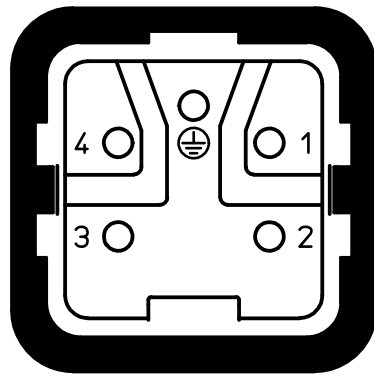

Diritti riservati All rights reserved

Date 01/02/07
Sign. T.Tedeschi

CKSM 04
male insert spring 4P+ \oplus 10A 400V

Scale
2:1