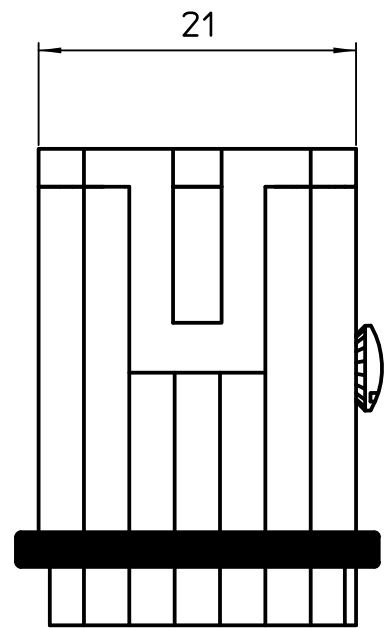

Diritti riservati All rights reserved

Date 01/02/07
Sign. T.Tedeschi

CKSM 04
male insert spring 4P+ \oplus 10A 400V

Scale
2:1