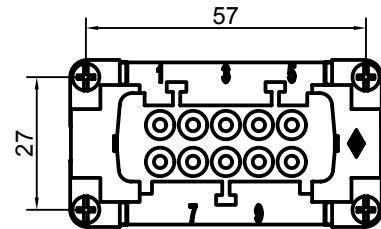

Diritti riservati All rights reserved

Date 29.11.2006

CMCEF 03

Scale

Sign.

female insert, crimp 03P 16A 830V

1:1