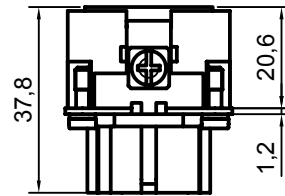

Diritti riservati All rights reserved

Date 29.11.2006

CMCEF 03

Scale

Sign.

female insert, crimp 03P 16A 830V

1:1