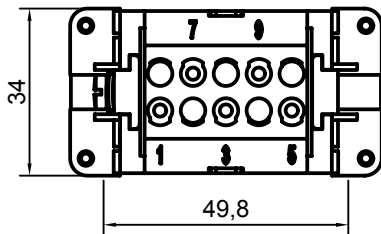

Diritti riservati All rights reserved

Date 29.11.2006

CMCEF 03

Scale

Sign.

female insert, crimp 03P 16A 830V

1:1