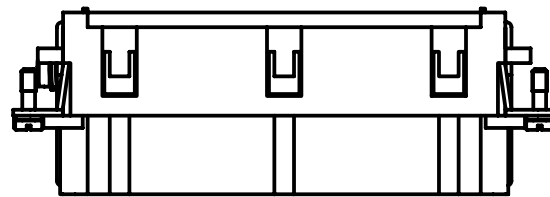

Diritti riservati All rights reserved

Date 29.11.2006
Sign.

CMCEF 10 N
female insert, crimp 10P 16A 830V

Scale
1:1