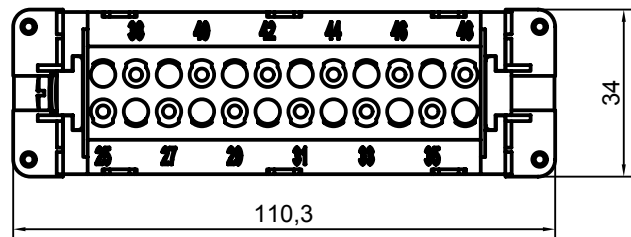

Diritti riservati All rights reserved

Date 29.11.2006
Sign.

CMCEF 10 N
female insert, crimp 10P 16A 830V

Scale
1:1