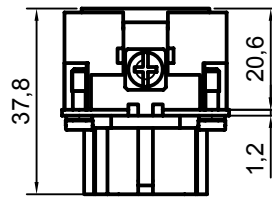

Diritti riservati All rights reserved

Date 29.11.2006
Sign.

CMCEF 10 N
female insert, crimp 10P 16A 830V

Scale
1:1