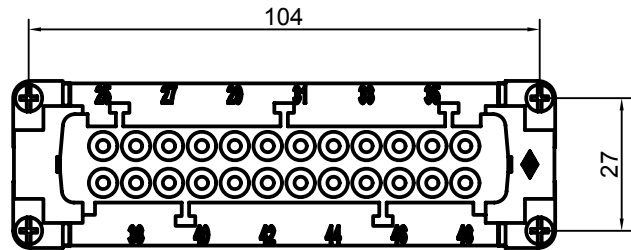

Diritti riservati All rights reserved

Date 29.11.2006
Sign.

CMCEF 10 N
female insert, crimp 10P 16A 830V

Scale
1:1