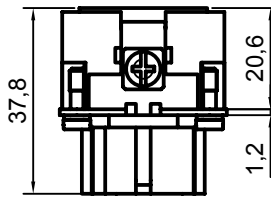

Diritti riservati All rights reserved

Diritti riservati

Date 29.11.2006	CMCEF 10	Scale	
Sign.	female insert, crimp 10P 16A 830V	1:1	