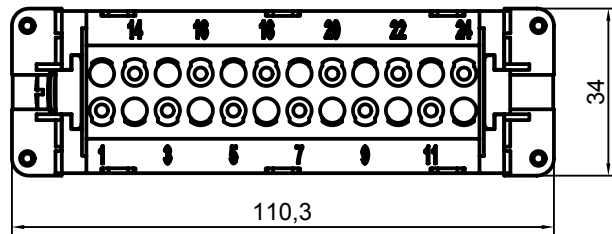

Diritti riservati All rights reserved

Diritti riservati

Date 29.11.2006	CMCEF 10	Scale	
Sign.	female insert, crimp 10P 16A 830V	1:1	