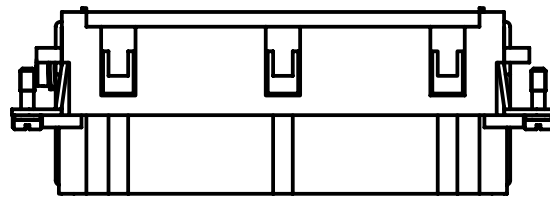

Diritti riservati All rights reserved

Diritti riservati

Date 29.11.2006	CMCEF 10	Scale	
Sign.	female insert, crimp 10P 16A 830V	1:1	