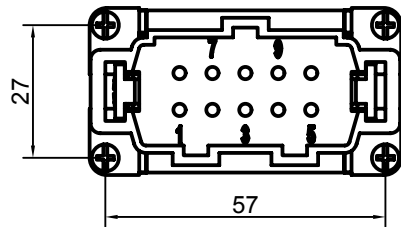

Diritti riservati All rights reserved

Date 29.11.2006	CMCEM 03	Scale	
Sign.	male insert, crimp 03P 16A 830V	1:1	