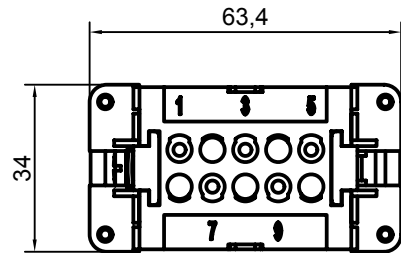

Diritti riservati All rights reserved

Date 29.11.2006	CMCEM 03	Scale	
Sign.	male insert, crimp 03P 16A 830V	1:1	