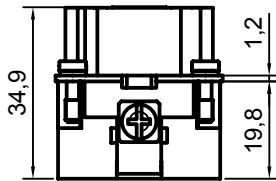

Diritti riservati All rights reserved

Date 29.11.2006	CMCEM 03	Scale	
Sign.	male insert, crimp 03P 16A 830V	1:1	