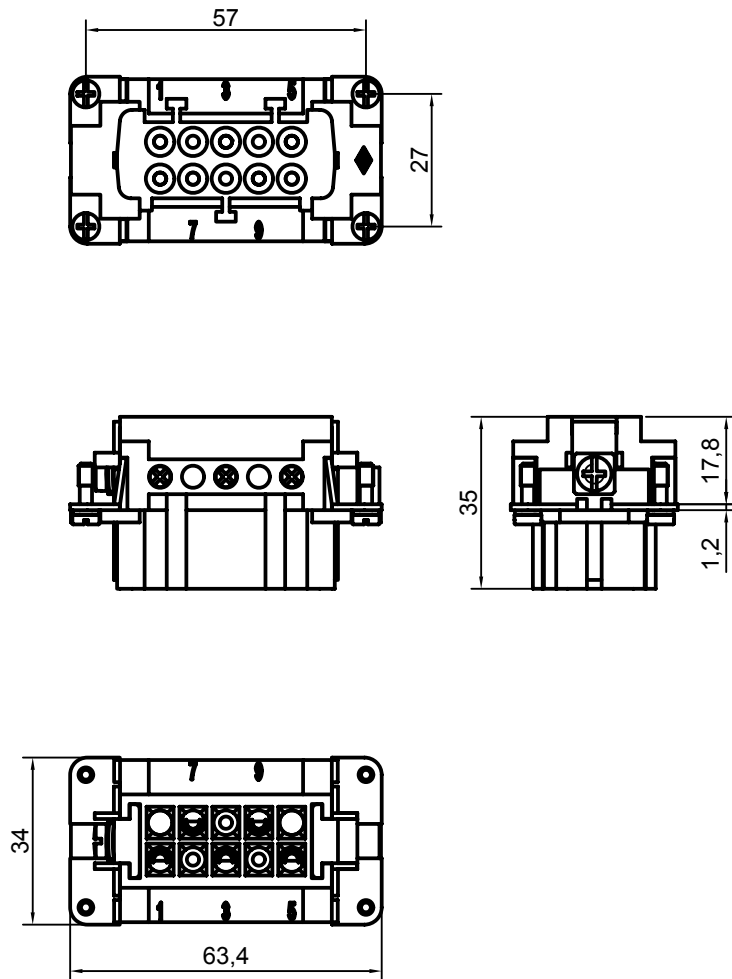

Diritti riservati All rights reserved

Date 29.11.2006	CMEF 03 T	Scale	
Sign.	female insert, screw, 03P 16A 830V	1:1	