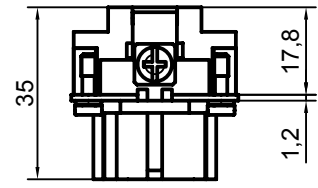

Diritti riservati All rights reserved

Date 29.11.2006	CMEF 03 TX		Scale
Sign.	female insert, screw, 03P 16A 830V		1:1