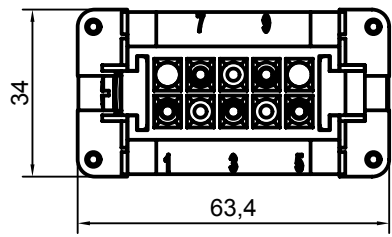

Diritti riservati All rights reserved

Date 29.11.2006	CMEF 03 TX		Scale
Sign.	female insert, screw, 03P 16A 830V		1:1