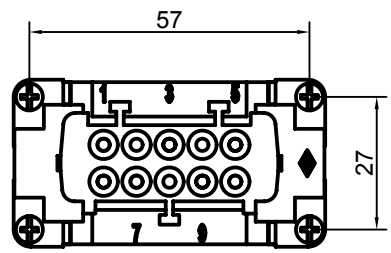

Diritti riservati All rights reserved

Date 29.11.2006	CMEF 03 TX		Scale
Sign.	female insert, screw, 03P 16A 830V		1:1