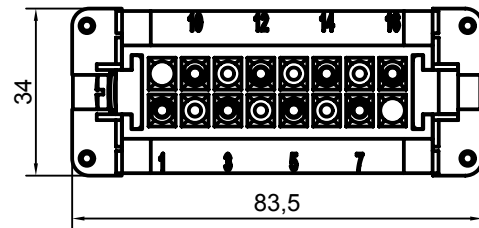

Diritti riservati All rights reserved

Date 29.11.2006
Sign.

CMEF 06 TX
female insert, screw, 06P 16A 830V

Scale
1:1