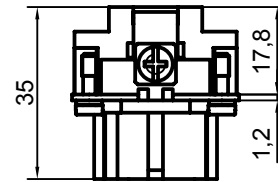

Diritti riservati All rights reserved

Date 29.11.2006
Sign.

CMEF 06 TX
female insert, screw, 06P 16A 830V

Scale
1:1