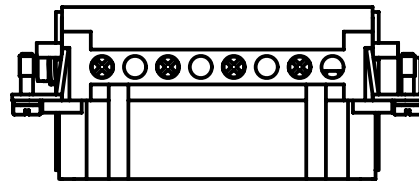

Diritti riservati All rights reserved

Date 29.11.2006
Sign.

CMEF 06 TX
female insert, screw, 06P 16A 830V

Scale
1:1