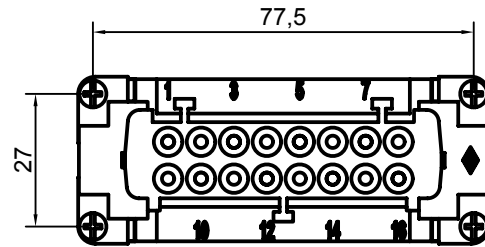

Diritti riservati All rights reserved

Date 29.11.2006
Sign.

CMEF 06 TX
female insert, screw, 06P 16A 830V

Scale
1:1