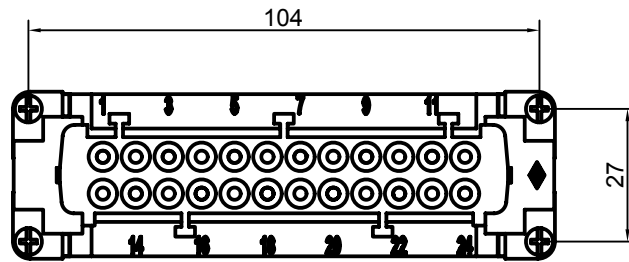

Diritti riservati All rights reserved

Date 29.11.2006
Sign.

CMEF 10 T
female insert, screw, 10P 16A 830V

Scale
1:1