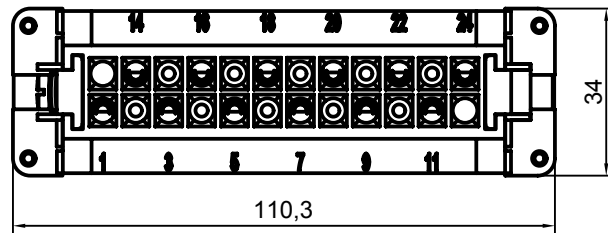

Diritti riservati All rights reserved

Date 29.11.2006
Sign.

CMEF 10 T
female insert, screw, 10P 16A 830V

Scale
1:1