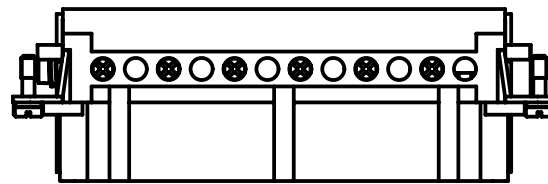

Diritti riservati All rights reserved

Date 29.11.2006
Sign.

CMEF 10 T
female insert, screw, 10P 16A 830V

Scale
1:1