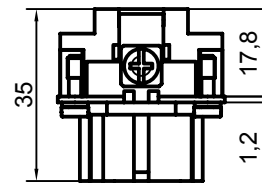

Diritti riservati All rights reserved

Date 29.11.2006
Sign.

CMEF 10 T
female insert, screw, 10P 16A 830V

Scale
1:1